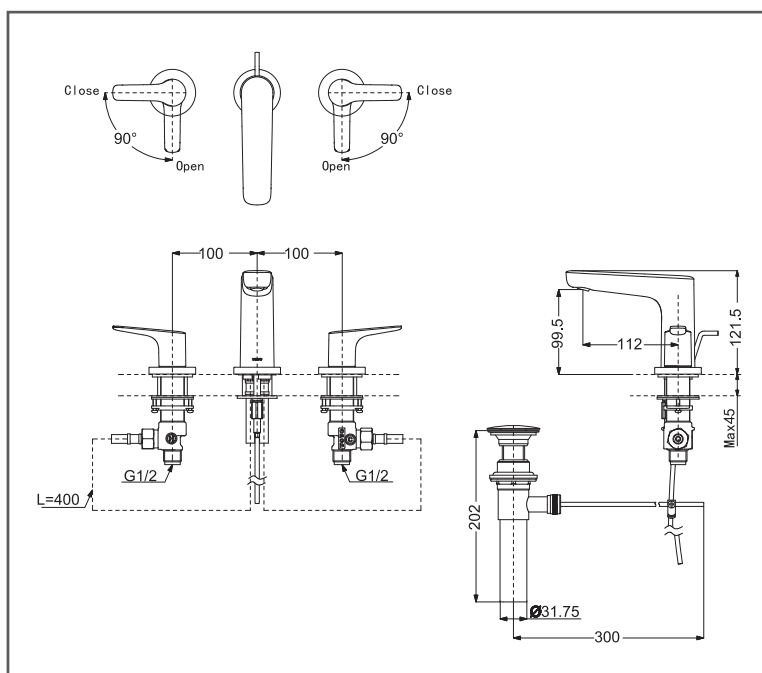

PARTS DESCRIPTION

- TLG03201B : 2 Handle Washbasin Faucet (3 holes) (w/ pop-up waste)

TLG03201B