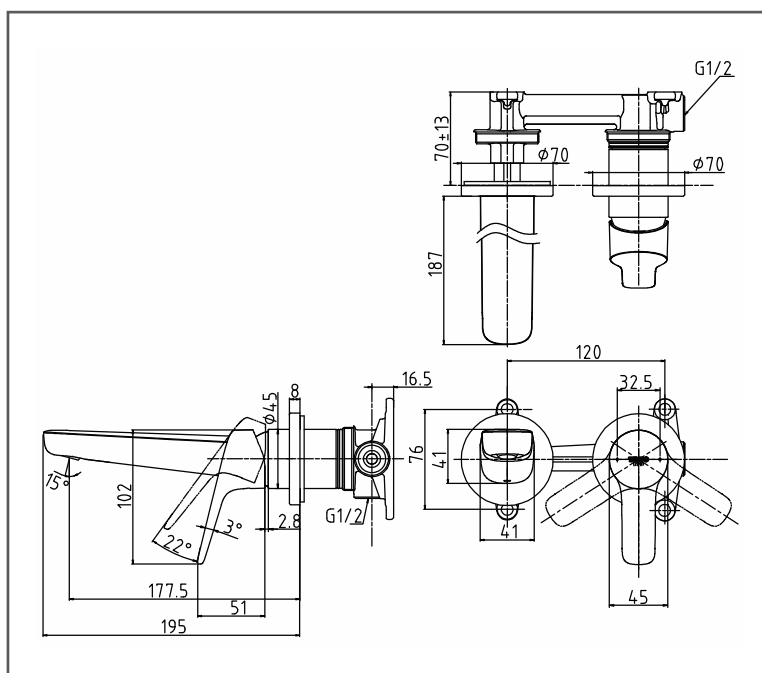

PARTS DESCRIPTION

- TLG03307B2 : Wall-Mount Single Lever Washbasin Faucet (Short Spout) w/o waste fitting

TLG03307B2