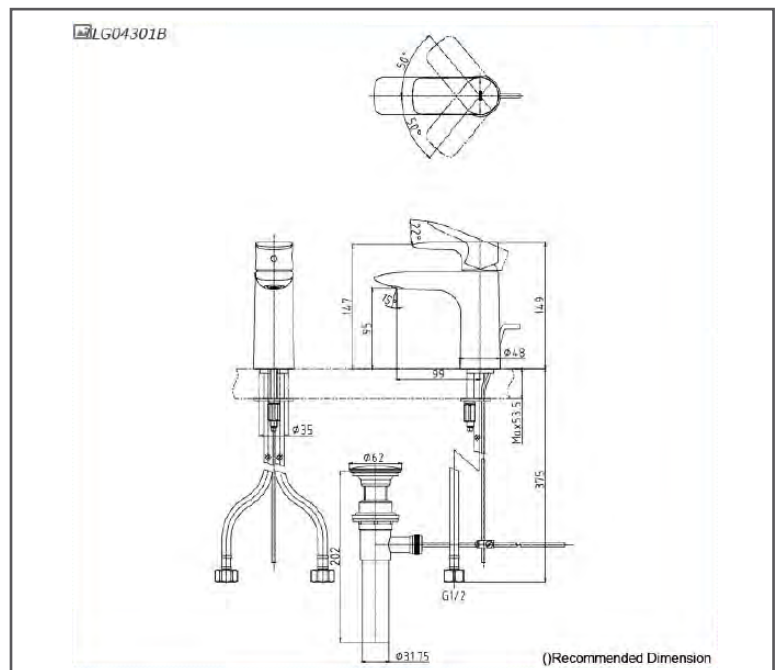

# TOTO GA SERIES

Single Lever Lavatory Faucet  
(w/ pop-up waste)

**TLG04301B**

## SPECIFICATIONS

- Finish : Chrome
- Material : Brass
- Water Pressure : 0.25MPa ~ 0.75MPa

## PARTS DESCRIPTION

- TLG04301B : Single Lever Lavatory Faucet (w/ pop-up waste)

TLG04301B

Please consult, TOTO representative for more details.

All rights reserved by TOTO including but not limited to Improve & Change of Product Design, Specs or Availability at any time without prior notice