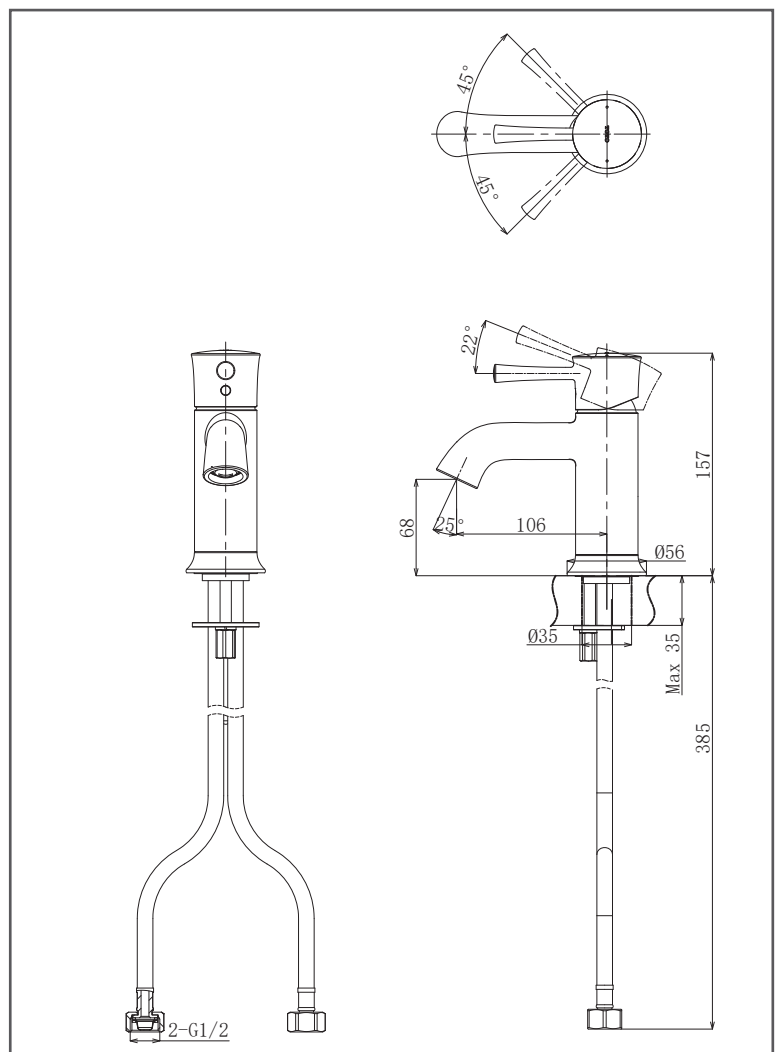

TOTO

LN SERIES

Single Lever Washbasin Faucet

TLS02302B

FEATURES

- Design Concept is Life and Nostalgia.
- TOTO original cartridge for smooth control.
- High corrosion resistance plating.
- TOTO aerated water technology, ECOCAP adds air to the water to achieve full water jet with less amount of water usage.

SPECIFICATIONS

- Water Pressure : 0.25Mpa ~ 0.75Mpa
- Finish : Chrome
- Material : Brass
- Size : 55W x 106D x 157H mm

PARTS DESCRIPTION

- TLS02302B : Single Lever Washbasin Faucet (w/ pop-up waste)

TLS02302B

Flow Rate

TLS02302B