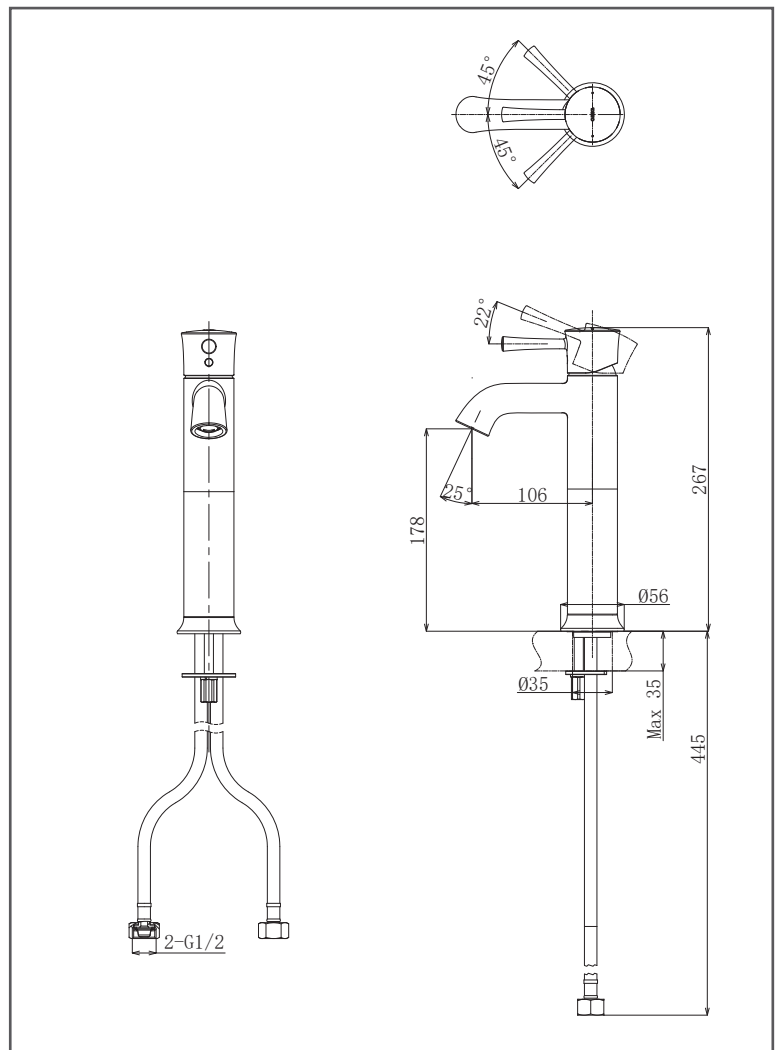

### SPECIFICATIONS

- Water Pressure : 0.25Mpa ~ 0.75Mpa
- Finish : Chrome
- Material : Brass
- Size : 55W x 106D x 327H mm

### PARTS DESCRIPTION

- TLS02305B : Single Lever Washbasin Faucet (Tall Vessel) (w/ pop-up waste)

TLS02305B

Please consult, TOTO representative for more details.

All rights reserved by TOTO including but not limited to Improve & Change of Product Design, Specs or Availability at any time without prior notice