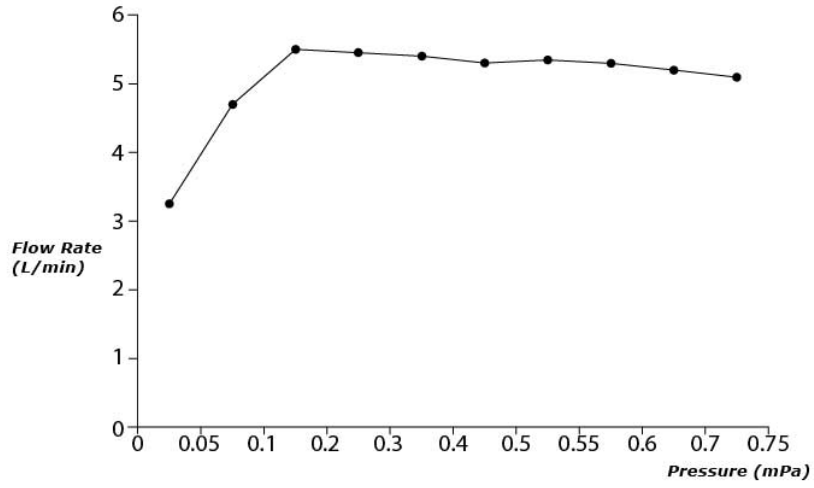

Flow Rate

TLS02305B

Please consult, TOTO representative for more details.

All rights reserved by TOTO including but not limited to Improve & Change of Product Design, Specs or Availability at any time without prior notice