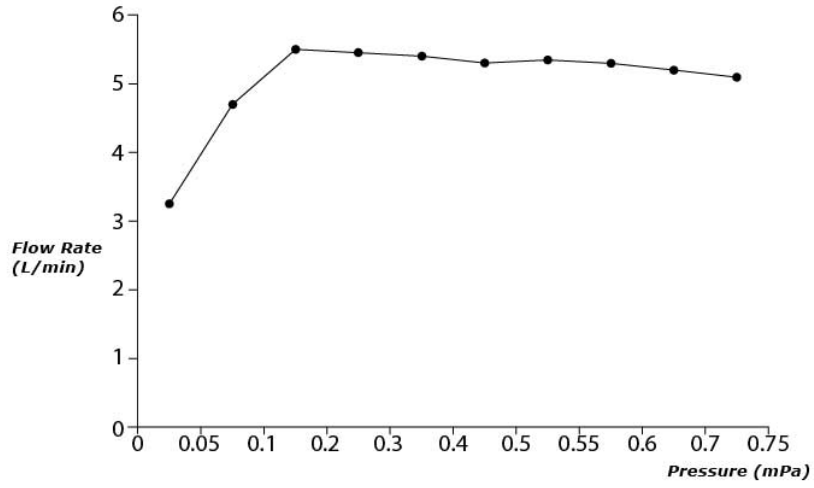

Flow Rate

TLS02306B

Please consult, TOTO representative for more details.

All rights reserved by TOTO including but not limited to Improve & Change of Product Design, Specs or Availability at any time without prior notice