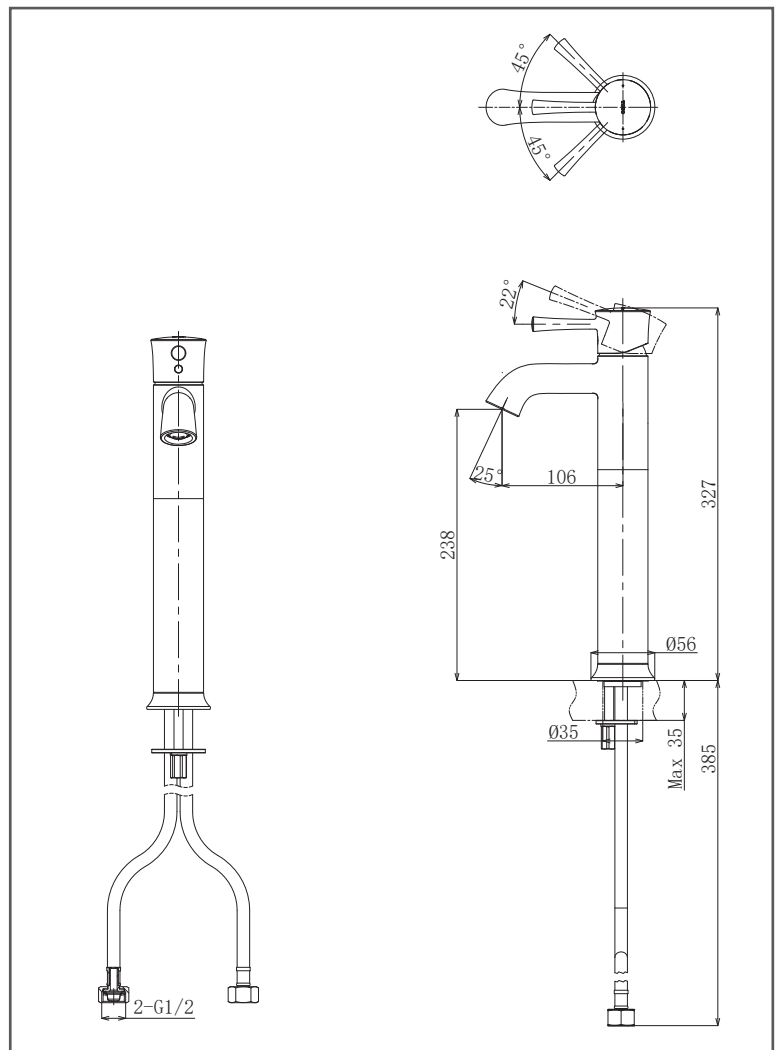

### SPECIFICATIONS

- Water Pressure : 0.25Mpa ~ 0.75Mpa
- Finish : Chrome
- Material : Brass
- Size : 55W x 106D x 327H mm

### PARTS DESCRIPTION

- TLS02306B : Single Lever Washbasin Faucet (Tall Vessel) (w/o pop-up waste)

TLS02306B

Please consult, TOTO representative for more details.

All rights reserved by TOTO including but not limited to Improve & Change of Product Design, Specs or Availability at any time without prior notice