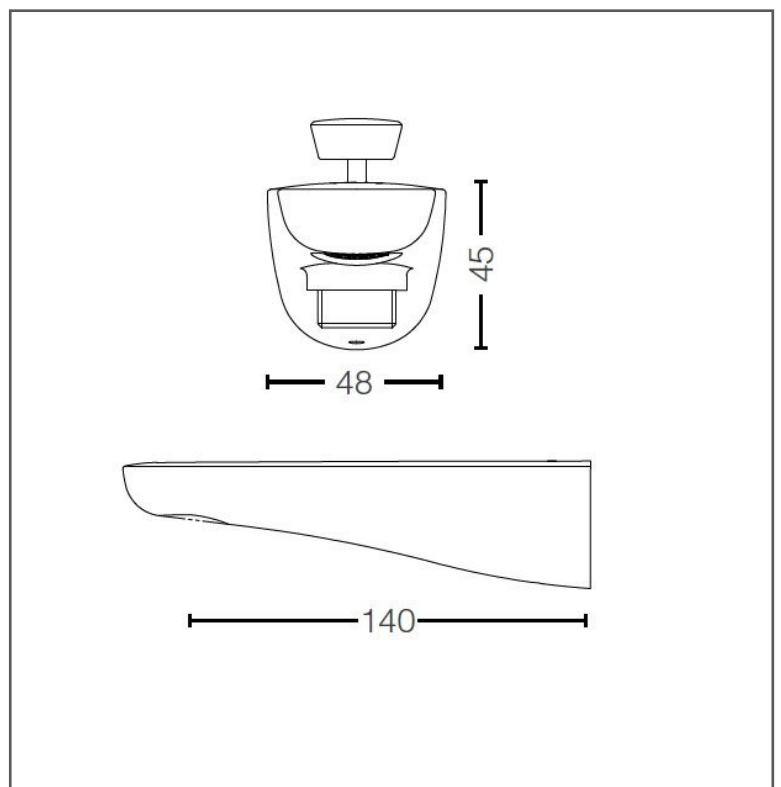

TOTO

FAUCETS

Bath Spout w/ Diverter

TTBR101V2

FEATURES

- Stylish design with organic shape exclusively for REI- Round series
- Durable finishes

SPECIFICATIONS

- Water Pressure : 0.25MPa ~ 0.75MPa
- Finish : Nickel Chrome
- Material : Brass
- Size : 48W x 140D x 45H mm

PARTS DISCRPTION

- TTBR101V2 : Bath Spout w/ Diverter

TTBR101V2

Please consult, TOTO representative for more details.

All rights reserved by TOTO including but not limited to Improve & Change of Product Design, Specs or Availability at any time without prior notice