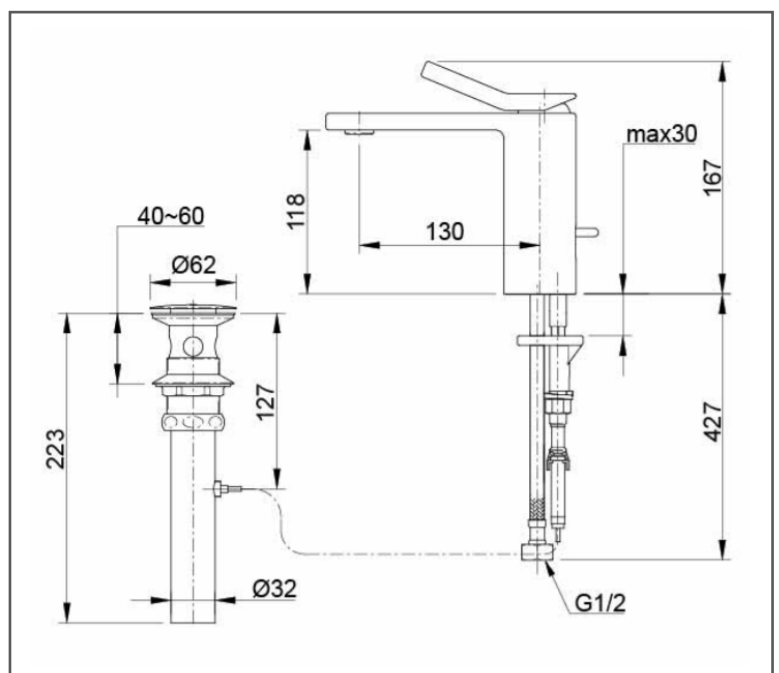

TOTO

Le Muse

FEATURES

- Modern styling to complement the LE MUSE design suite
- Durable finish
- Brass valve body
- One push pop-up drain

SPECIFICATIONS

- Hole : 1 Hole
- Water Pressure : 0.25MPa ~ 0.75MPa
- Finish : Nickel Chrome

PARTS DESCRIPTION

- TX115LQBR : Single Lever Wash Basin Faucet w Pop-Up Waste

TX115LQBR

Please consult, TOTO representative for more details.

All rights reserved by TOTO including but not limited to Improve & Change of Product Design, Specs or Availability at any time without prior notice