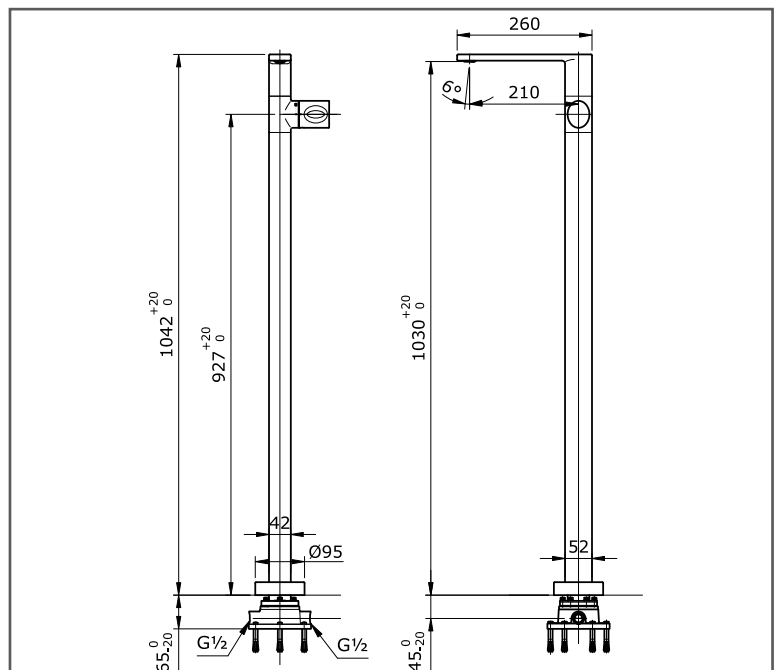

TOTO Le Muse

Floor Standing Wash Basin Faucet

TX128LQBR

FEATURES

- Modern styling to complement the LE MUSE design suite
- Durable finish
- Brass valve body

SPECIFICATIONS

- Size : 260D x 1042H mm
- Water Pressure : 0.25MPa~0.75MPa
- Finish : Chrome

PARTS DESCRIPTION

TX128LQBR : Extended Standing Wash Basin Faucet

TX128LQBR

Please consult, TOTO representative for more details.

All rights reserved by TOTO including but not limited to Improve & Change of Product Design, Specs or Availability at any time without prior notice