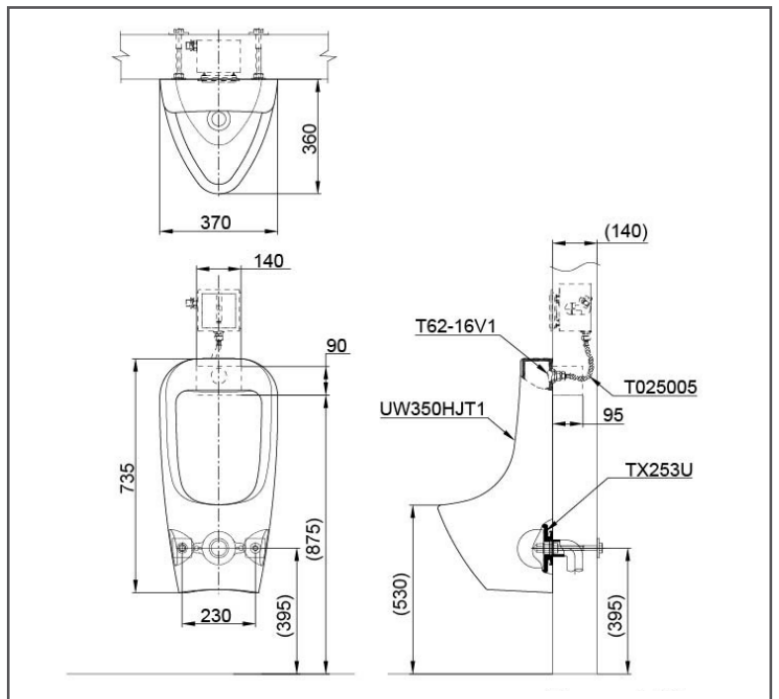

COLORS

White

UW350HJT1#W