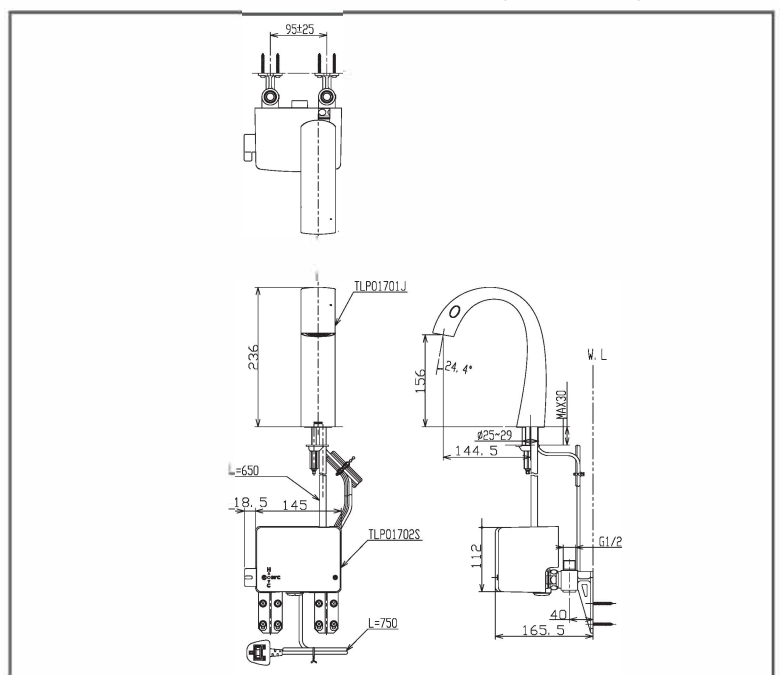

PARTS DESCRIPTION

- TLP01701J : Sensor Faucet (Spout Only)
- TLP01701J#BN (Brushed Nickel) : Sensor Faucet (spout Only)
- TLP01702B : Controlling Unit

TLP01701J/TLP01702B/TLP01702B