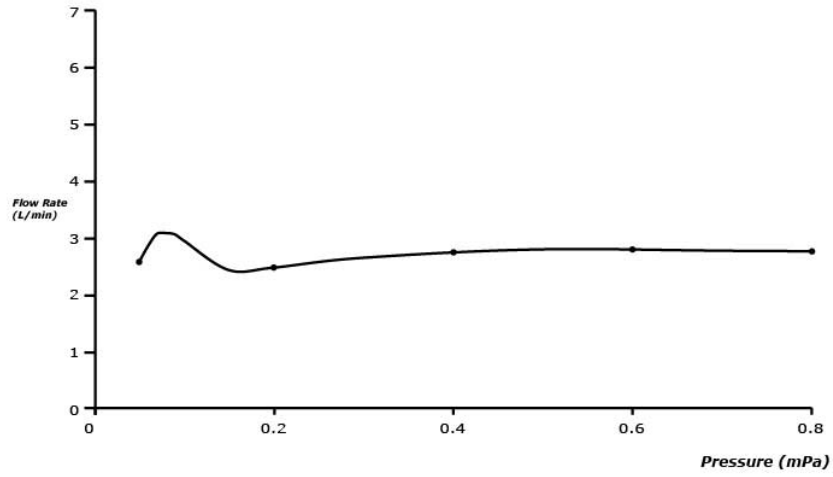

SPECIFICATIONS

- Size : 236H mm
- Material : Brass
- Water Pressure : 0.25Mpa ~ 0.75Mpa
- Water Usage : 3.0 L/min
- Power Rating : AC Operated 220~240v

PARTS DESCRIPTION

- TLP01701J : Sensor Faucet (Spout Only)
- TLP01701J#BN (Brushed Nickel) : Sensor Faucet (spout Only)
- TLP01702B : Controlling Unit

Flow Rate

TLP01701J /
TLP01702S

Please consult, TOTO representative for more details.

All rights reserved by TOTO including but not limited to Improve & Change of Product Design, Specs or Availability at any time without prior notice