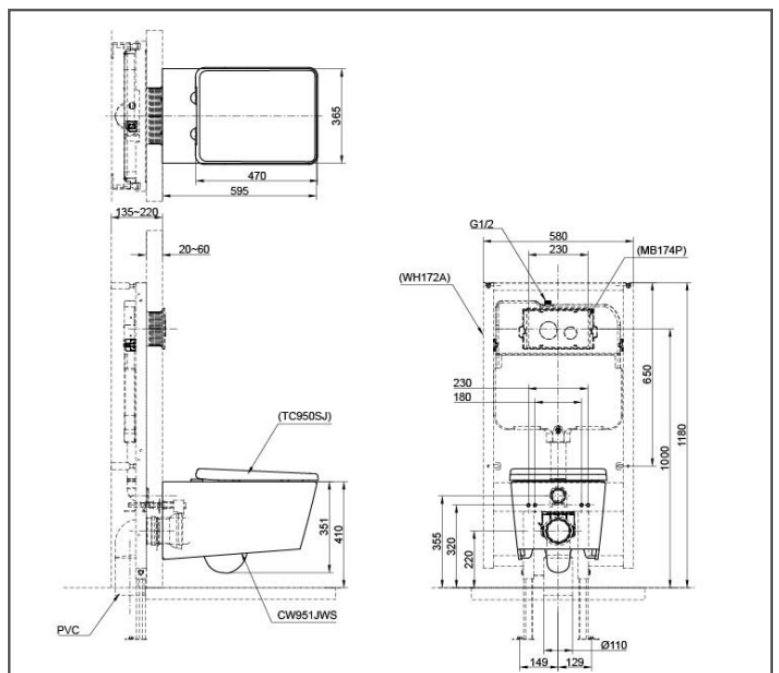

TOTO Toilet

Wall Hung Toilet

**CW 51 WS#W/
TC 50S #W**

FEATURES

- Sleek skirted design with concealed trap way for easy cleaning
- Dual flush system
- Wall hung type, easy cleaning

SPECIFICATIONS

- Water Use : 4.5/3L
- Flush System : Wash Down
- Size : 365W x 595D x 351H mm
- Bowl Shape : Elongated
- Rough - in : H 220 mm

PARTS DESCRIPTION

- CW951 WS#W : Elongated Wall Hung Closet Bowl
- TC950S #W : Soft Close Seat & Cover (Urea Resin)

COLOURS

White

CW951 WS#W/TC950S #W

Please consult, TOTO representative for more details.

All rights reserved by TOTO including but not limited to Improve & Change of Product Design, Specs or Availability at any time without prior notice