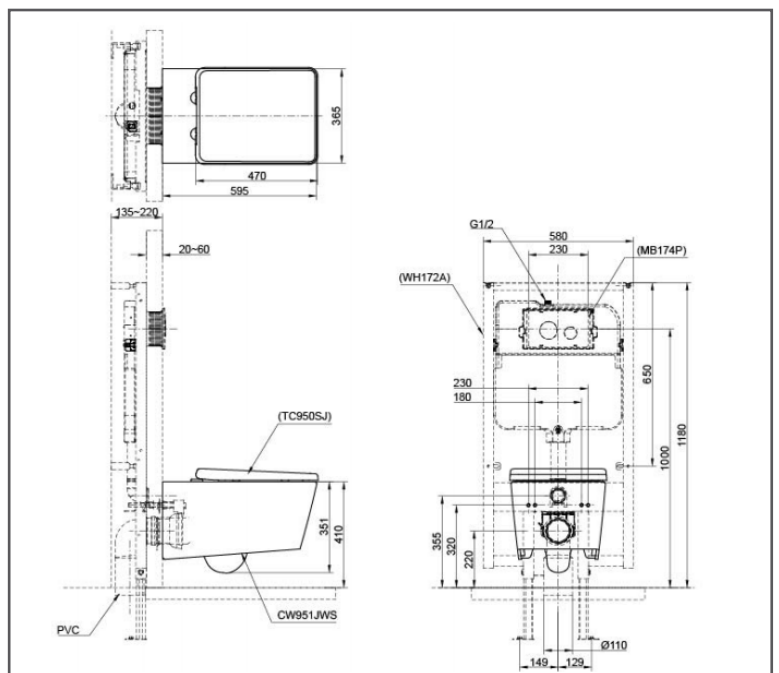

TOTO Toilet

Wall Hung Toilet

**CW951JWS#W/
TC950SJ#W**

FEATURES

- Sleek skirted design with concealed trap way for easy cleaning
- Dual flush system
- Wall hung type, easy cleaning

SPECIFICATIONS

- Water Use : 4.5/3L
- Flush System : Wash Down
- Size : 365W x 595D x 351H mm
- Bowl Shape : Square
- Rough - in : H=220 mm

PARTS DESCRIPTION

- CW951JWS#W : Elongated Wall Hung Closet Bowl
- TC950SJ#W : Soft Close Seat & Cover (Urea Resin)

COLOURS

White

CW951JWS#W/TC950SJ#W

Please consult, TOTO representative for more details.

All rights reserved by TOTO including but not limited to Improve & Change of Product Design, Specs or Availability at any time without prior notice