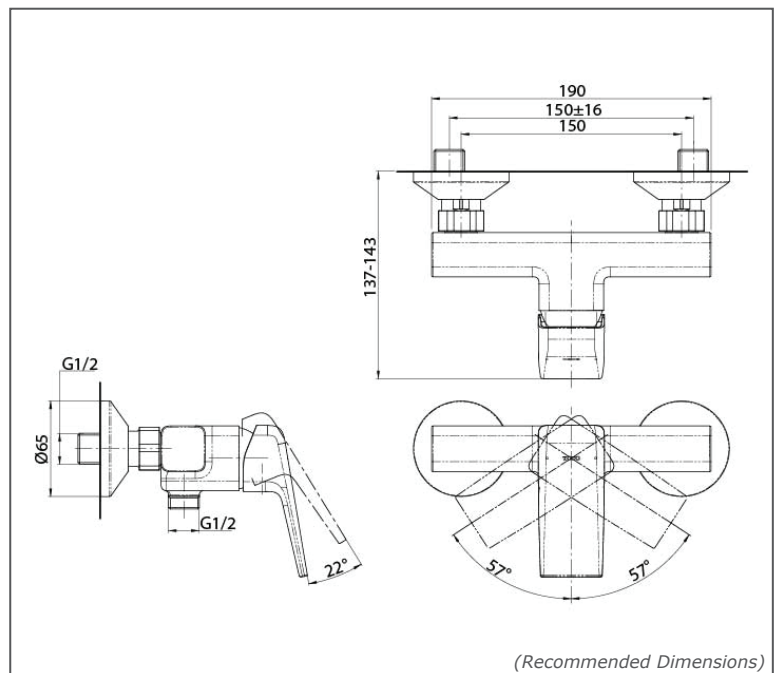

TOTO Faucets

GB SERIES

TBG10301BA

FEATURES

- Stately squareness and beveled edges imbue a space with dignity
- Gently beveled with balanced highlights accentuate the shape of the gradually narrowing spout
- Easy Installation and Usage
- Long lasting, COMFORT GLIDE mechanism for a smooth operation

SPECIFICATIONS

- Finish : Chrome
- Material : Brass
- Water Pressure : 0.25MPa~0.75MPa

PARTS DESCRIPTION

- TBG10301BA : Exposed Single Lever Shower Mixer

TBG10301BA

Please consult TOTO representative for more details.