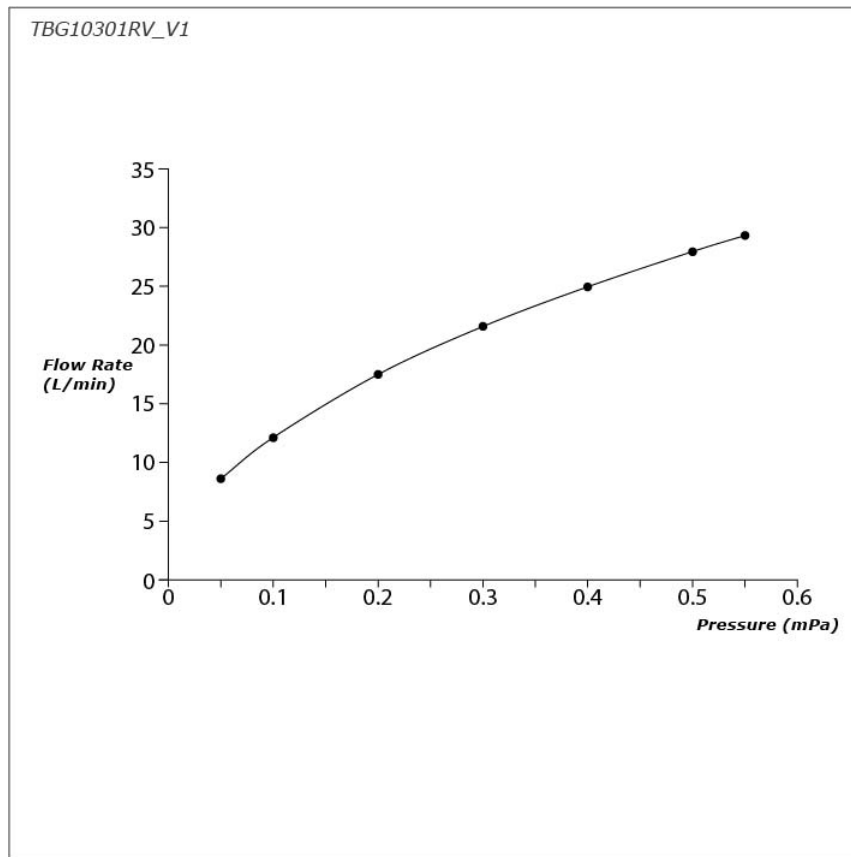

Flow Rate

Please consult TOTO representative for more details.

All rights reserved by TOTO including but not limited to Improve & Change of Product Design, Specs or Availability at any time without prior notice.