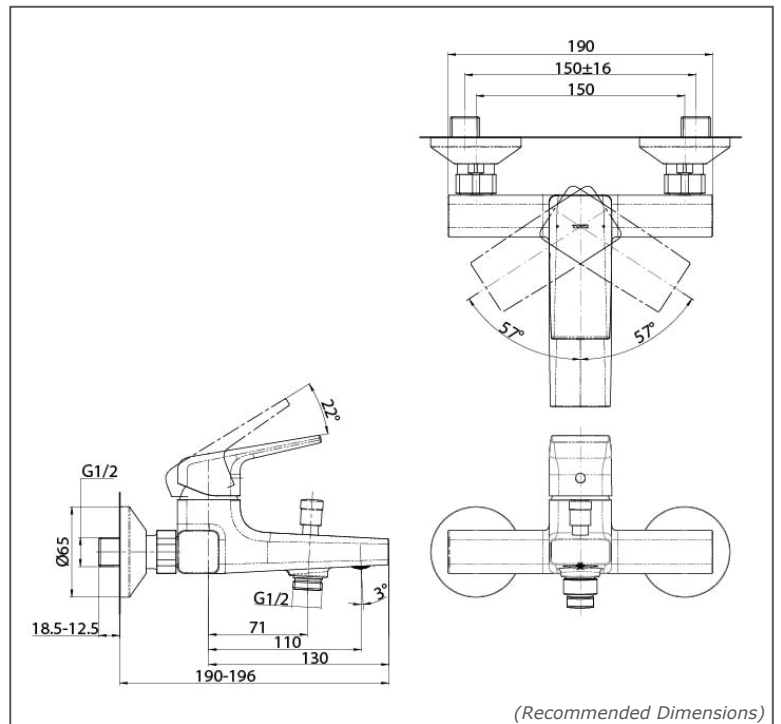

TOTO Faucets

GB SERIES

TBG10302BA

FEATURES

- Stately squareness and beveled edges imbue a space with dignity
- Gently beveled with balanced highlights accentuate the shape of the gradually narrowing spout
- Easy Installation and Usage
- Long lasting, COMFORT GLIDE mechanism for a smooth operation

SPECIFICATIONS

- Finish : Chrome
- Material : Brass
- Water Pressure : 0.25MPa~0.75MPa

PARTS DESCRIPTION

- TBG10302BA : Exposed Single Lever Bath & Shower Mixer

TBG10302BA

Please consult TOTO representative for more details.