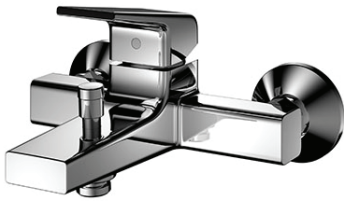

TOTO Faucets

GB SERIES

TBG10302BA

FEATURES

- Stately squareness and beveled edges imbue a space with dignity
- Gently beveled with balanced highlights accentuate the shape of the gradually narrowing spout
- Easy Installation and Usage
- Long lasting, COMFORT GLIDE mechanism for a smooth operation

SPECIFICATIONS

- Finish : Chrome
- Material : Brass
- Water Pressure : 0.25MPa~0.75MPa

PARTS DESCRIPTION

- TBG10302BA : Exposed Single Lever Bath & Shower Mixer

TBG10302BA

Please consult TOTO representative for more details.