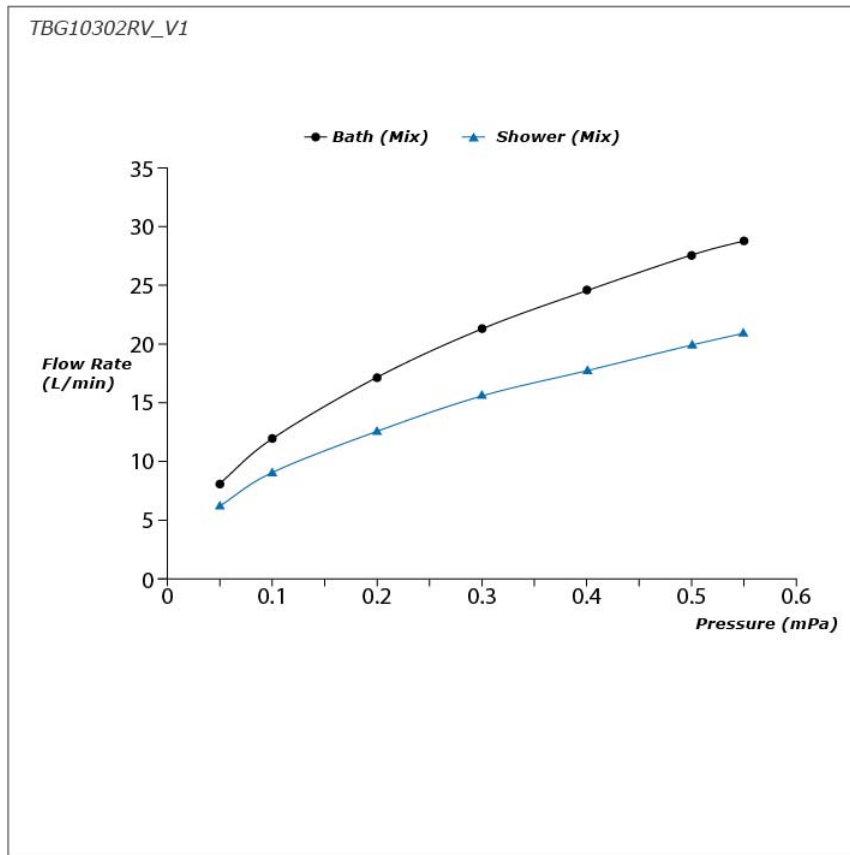

Flow Rate

Please consult TOTO representative for more details.

All rights reserved by TOTO including but not limited to Improve & Change of Product Design, Specs or Availability at any time without prior notice.