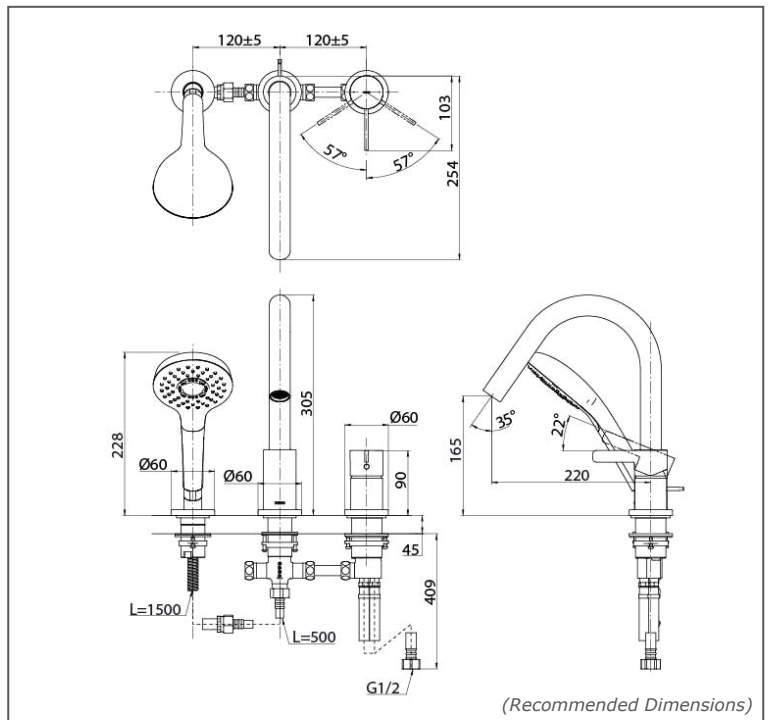

## SPECIFICATIONS

- Finish : Chrome
- Material : Brass
- Water Pressure : 0.25MPa~0.75MPa

## PARTS DESCRIPTION

TBG11305BB : Bath & Shower Set (3-Holes)

TBG11305BB

Please consult TOTO representative for more details.

All rights reserved by TOTO including but not limited to Improve & Change of Product Design, Specs or Availability at any time without prior notice.