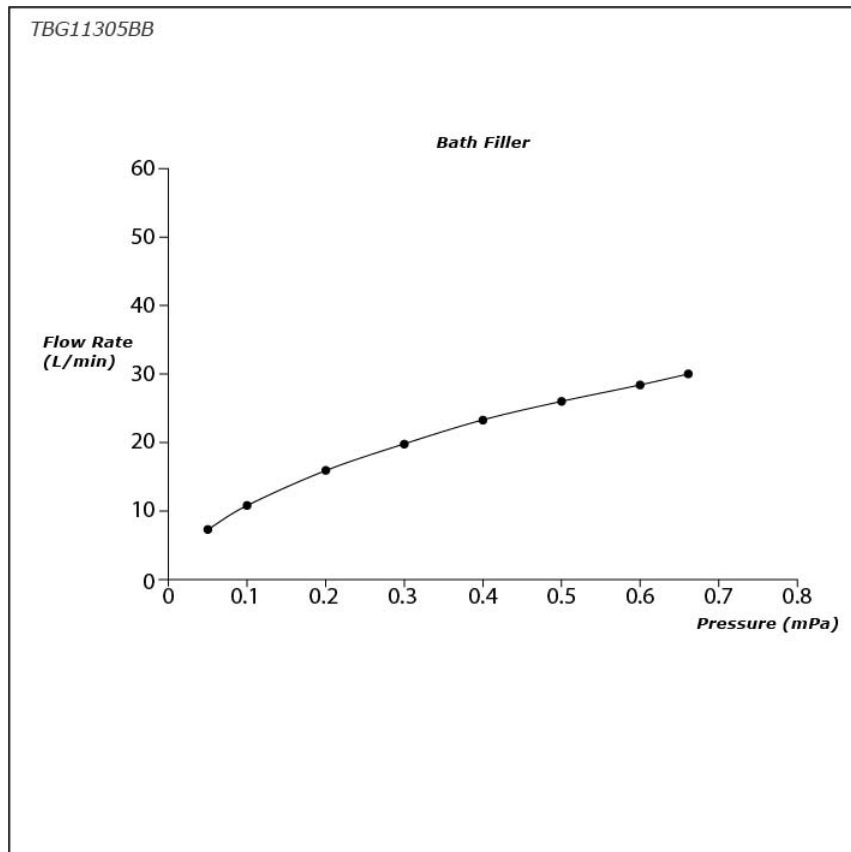

Flow Rate

Please consult TOTO representative for more details.

All rights reserved by TOTO including but not limited to Improve & Change of Product Design, Specs or Availability at any time without prior notice.