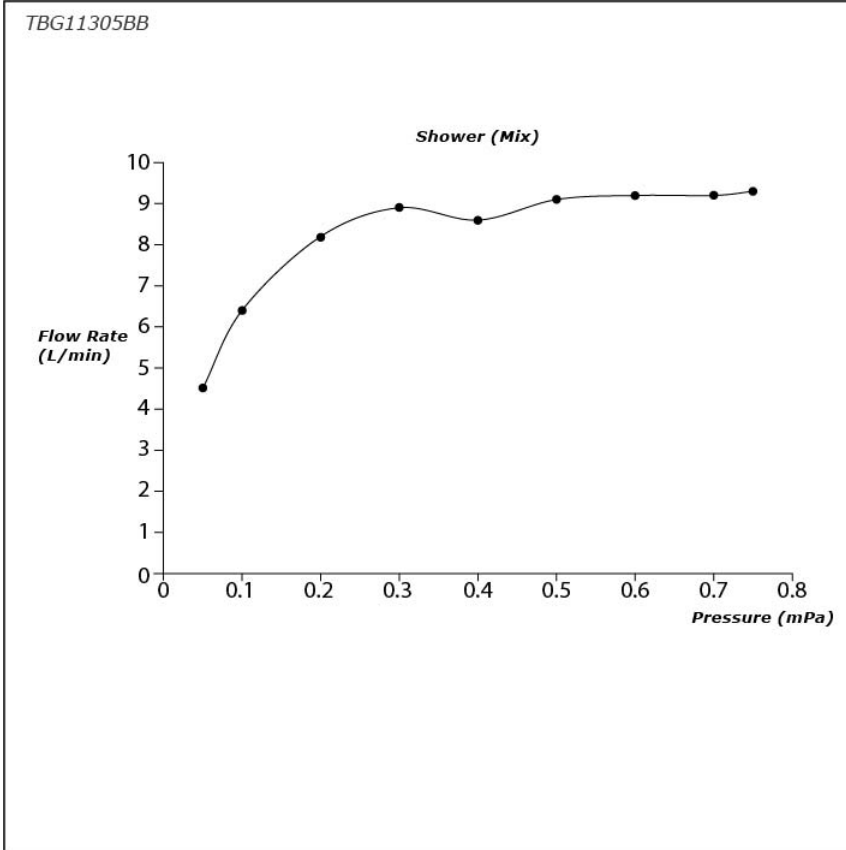

Flow Rate

Please consult TOTO representative for more details.

All rights reserved by TOTO including but not limited to Improve & Change of Product Design, Specs or Availability at any time without prior notice.