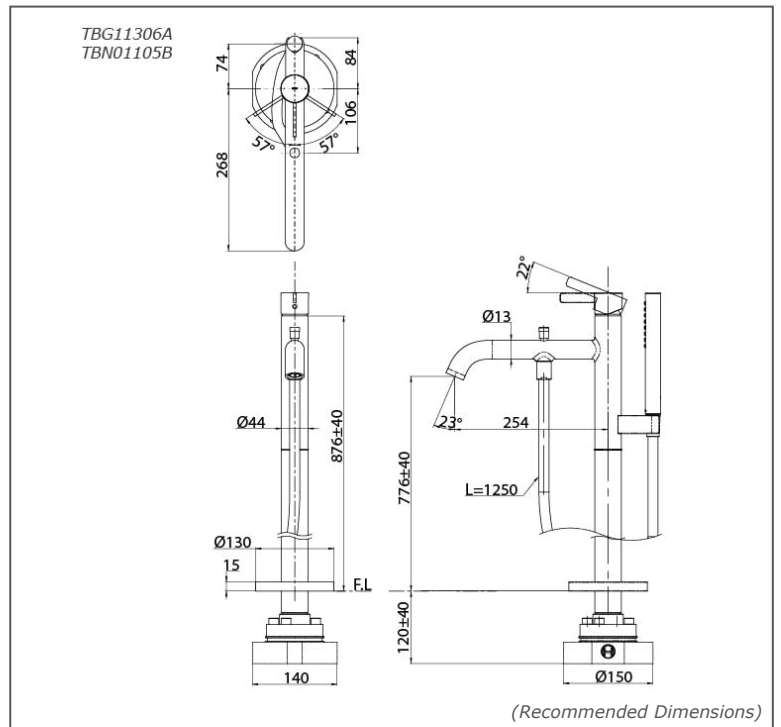

TOTO Faucets

GF SERIES

**TBG11306AA
/TBN01105B**

FEATURES

- Refined cylinder with fine finished inspire a high-end luxury feel
- Delicate workmanship develop a hairline and polished finish that generates a rich contrast in textures that provide delightful feel to the touch
- High corrosion resistance plating
- Easy Installation and Usage
- Long lasting COMFORT GLIDE mechanism for a smooth operation

SPECIFICATIONS

- Finish : Chrome
- Material : Brass
- Water Pressure : 0.25MPa~0.75MPa

PARTS DESCRIPTION

- TBG11306AA : Floor-standing Bath & Shower Set
- TBN01105B : Floor-standing Bath Filler Base

TBG11306AA
TBN01105B

Flow Rate