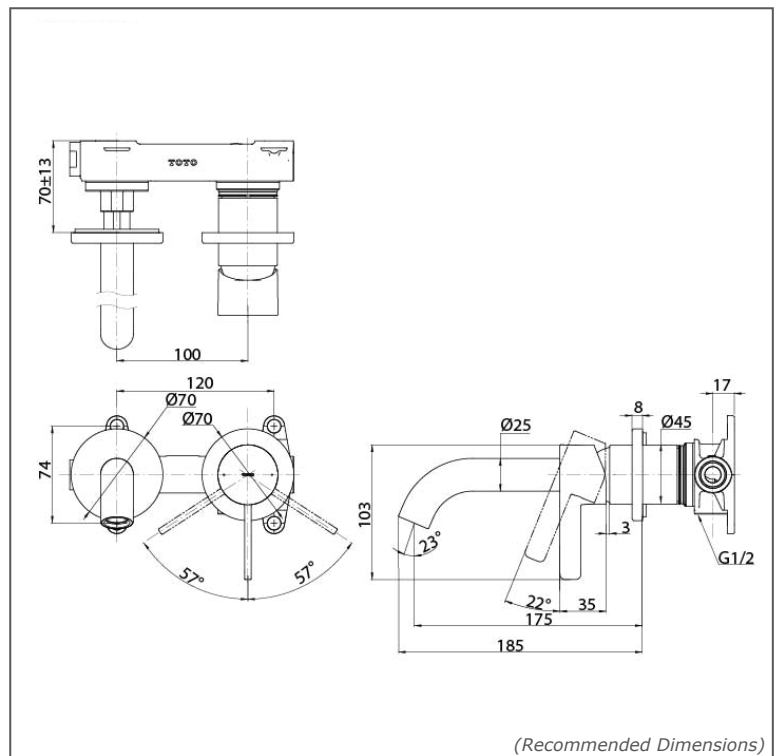

## SPECIFICATIONS

- Finish : Chrome
- Material : Brass
- Water Pressure : 0.25MPa~0.75MPa

## PARTS DESCRIPTION

- TLG11307BA : Wall Mount Single Lever Washbasin Faucet (Short Spout) (w/o Waste Fittings)

TLG11307BA

Please consult TOTO representative for more details.

All rights reserved by TOTO including but not limited to Improve & Change of Product Design, Specs or Availability at any time without prior notice.