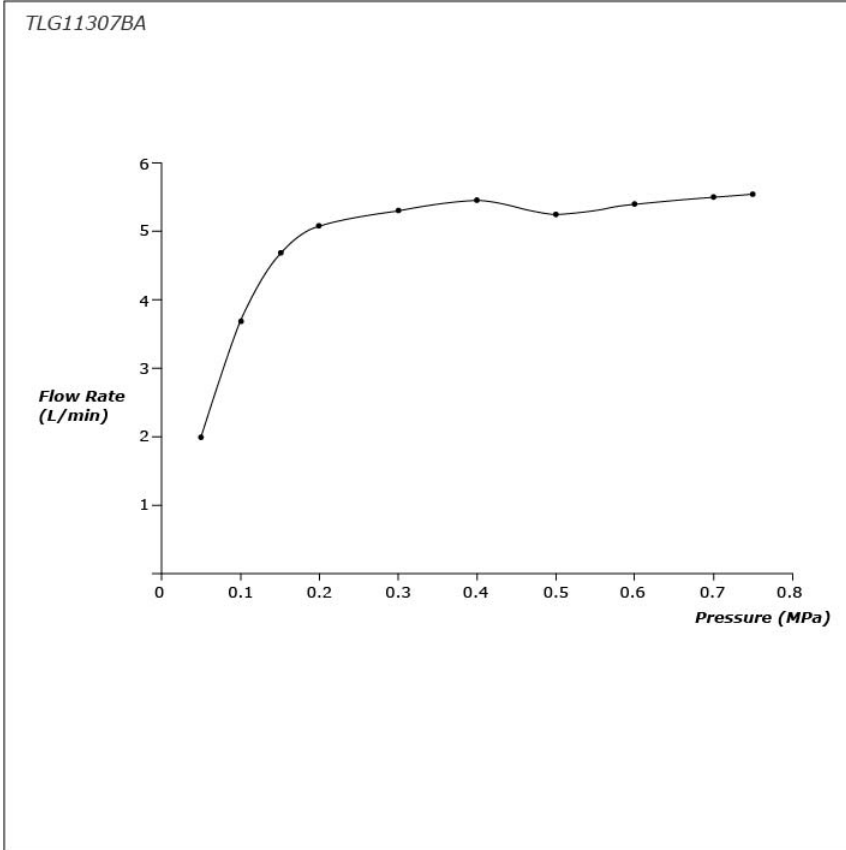

Flow Rate

Please consult TOTO representative for more details.

All rights reserved by TOTO including but not limited to Improve & Change of Product Design, Specs or Availability at any time without prior notice.