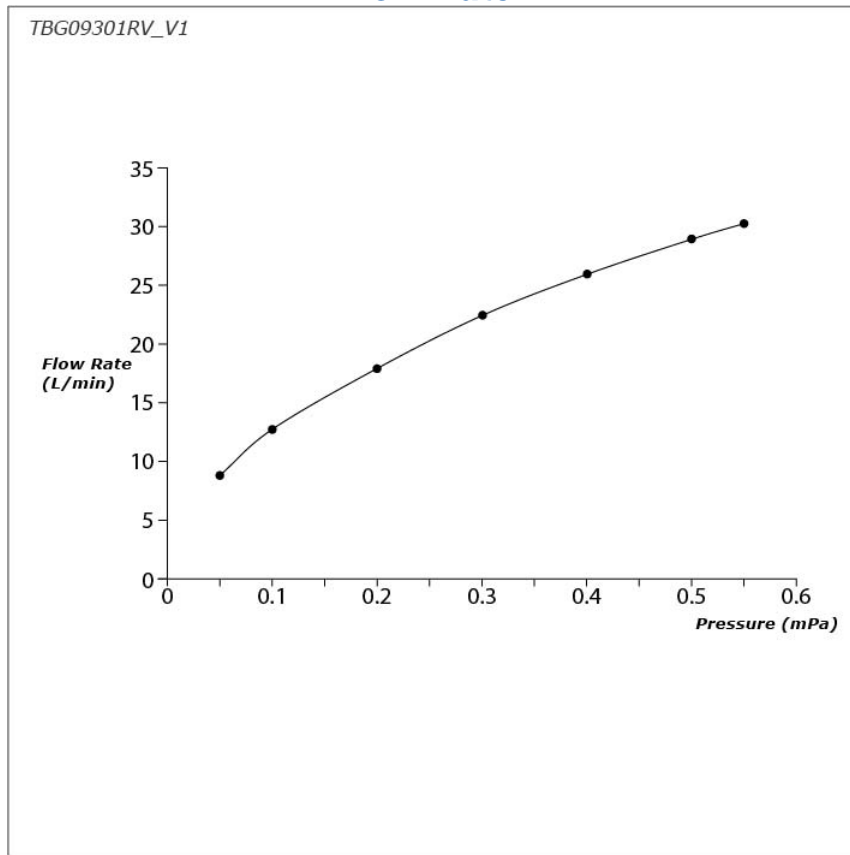

Flow Rate

Please consult, TOTO representative for more details.

All rights reserved by TOTO including but not limited to Improve & Change of Product Design, Specs or Availability at any time without prior notice.