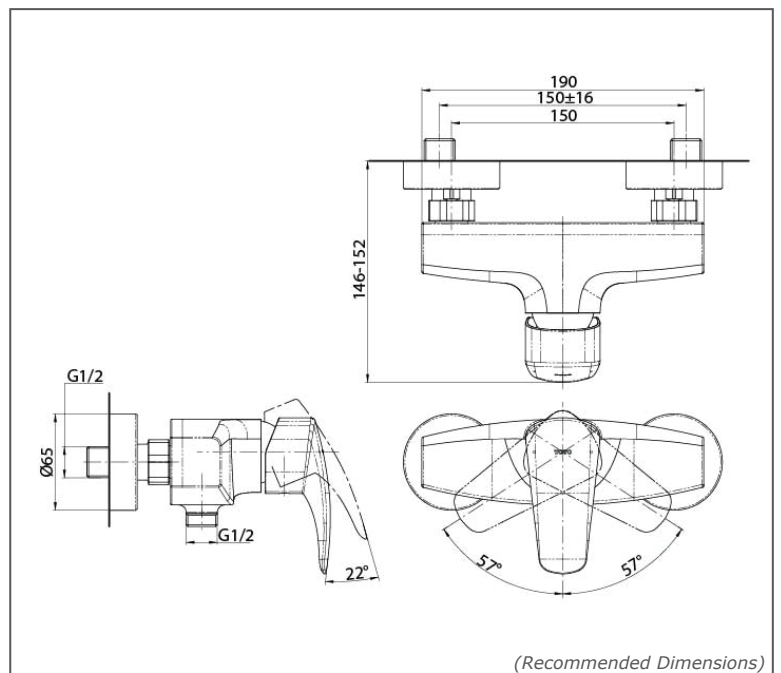

## SPECIFICATIONS

- Finish : Chrome
- Material : Brass
- Water Pressure : 0.25MPa~0.75MPa

## PARTS DESCRIPTION

- TBG09301BA : Exposed Single Lever Shower Mixer

TBG09301BA

Please consult, TOTO representative for more details.

All rights reserved by TOTO including but not limited to Improve & Change of Product Design, Specs or Availability at any time without prior notice.