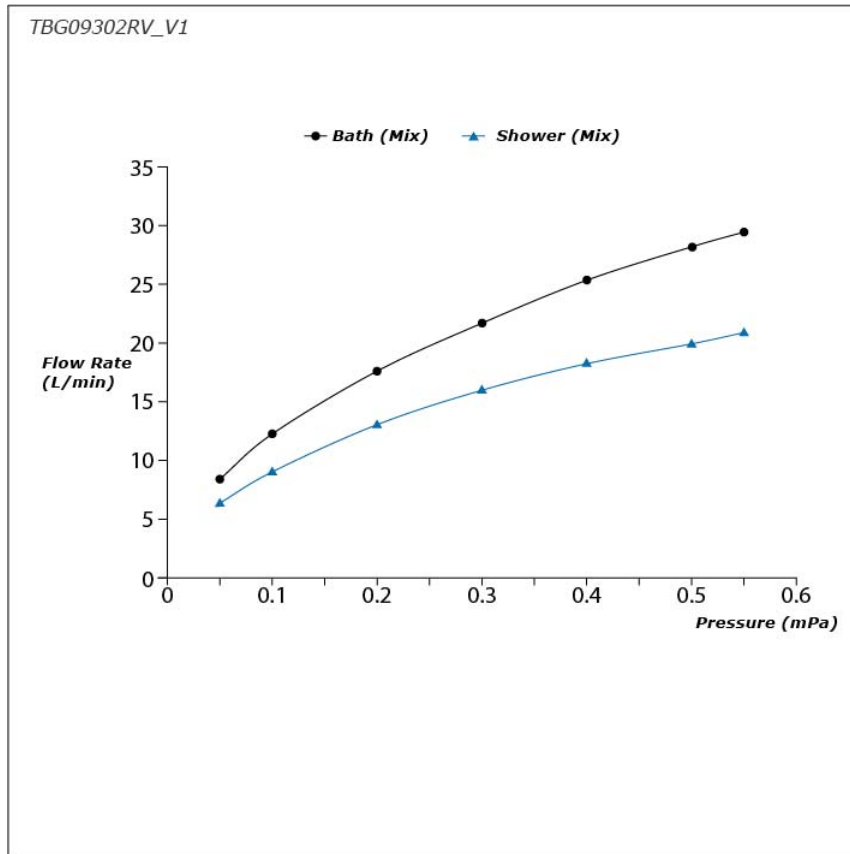

Flow Rate

Please consult, TOTO representative for more details.

All rights reserved by TOTO including but not limited to Improve & Change of Product Design, Specs or Availability at any time without prior notice.