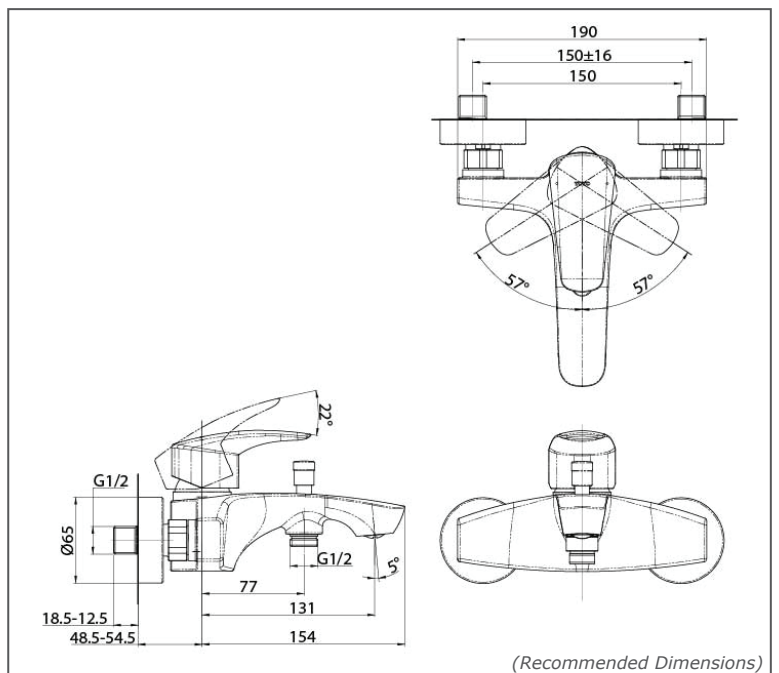

TOTO Faucets

GM SERIES

TBG09302BA

FEATURES

- Bold parallel arches and reflective curves in an assertive design
- A majestic dignity of outstanding architecture - the arch of its spout and columnar body imposing a further accentuated presence that highlights its edges
- Easy Installation and Usage
- Long lasting, COMFORT GLIDE mechanism for a smooth operation

SPECIFICATIONS

- Finish : Chrome
- Material : Brass
- Water Pressure : 0.25MPa~0.75MPa

PARTS DESCRIPTION

- TBG09302BA : Exposed Single Lever Bath & Shower Mixer

TBG09302BA

Please consult, TOTO representative for more details.