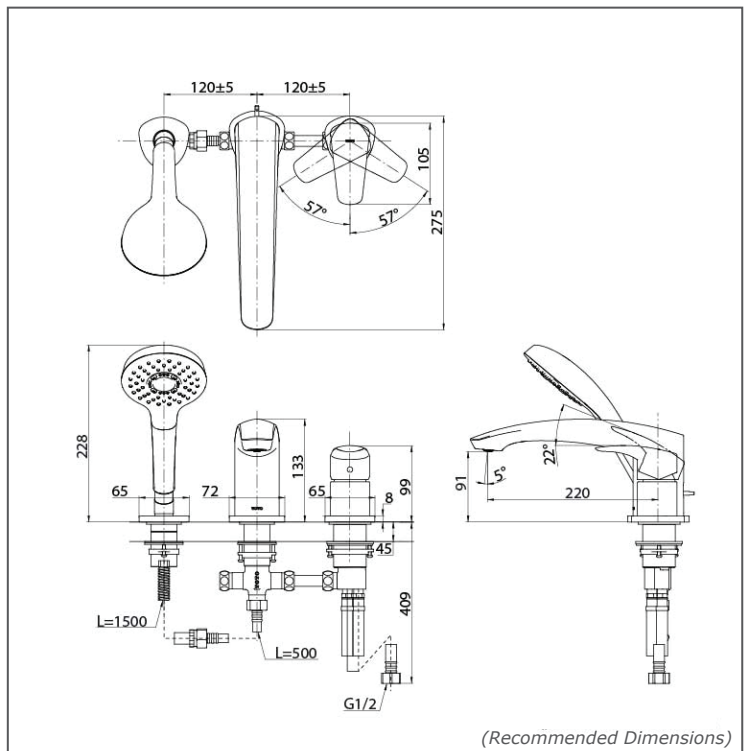

TOTO Faucets

GM SERIES

TBG09305BB

FEATURES

- Bold parallel arches and reflective curves in an assertive design
- A majestic dignity of outstanding architecture - the arch of its spout and columnar body imposing a further accentuated presence that highlights its edges
- Easy Installation and Usage
- Long lasting, COMFORT GLIDE mechanism for a smooth operation
- 1 mode function hand shower (COMFORT WAVE)

SPECIFICATIONS

- Finish : Chrome
- Material : Brass
- Water Pressure : 0.25MPa~0.75MPa

PARTS DESCRIPTION

TBG09305BB : Bath & Shower Set (3-Holes)

TBG09305BB

Please consult, TOTO representative for more details.