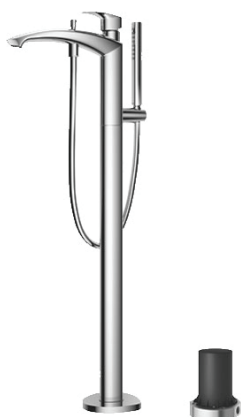

TOTO Faucets

GM SERIES

**TBG09306AA
/TBN01105B**

FEATURES

- Bold parallel arches and reflective curves in an assertive design
- A majestic dignity of outstanding architecture - the arch of its spout and columnar body imposing a further accentuated presence that highlights its edges
- High corrosion resistance plating
- Easy Installation and Usage
- Long lasting COMFORT GLIDE mechanism for a smooth operation

SPECIFICATIONS

- Finish : Chrome
- Material : Brass
- Water Pressure : 0.25MPa~0.75MPa

PARTS DESCRIPTION

- TBG09306AA : Floor-standing Bath & Shower Set
- TBN01105B : Floor-standing Bath Filler Base

TBG09306AA / TBN01105B