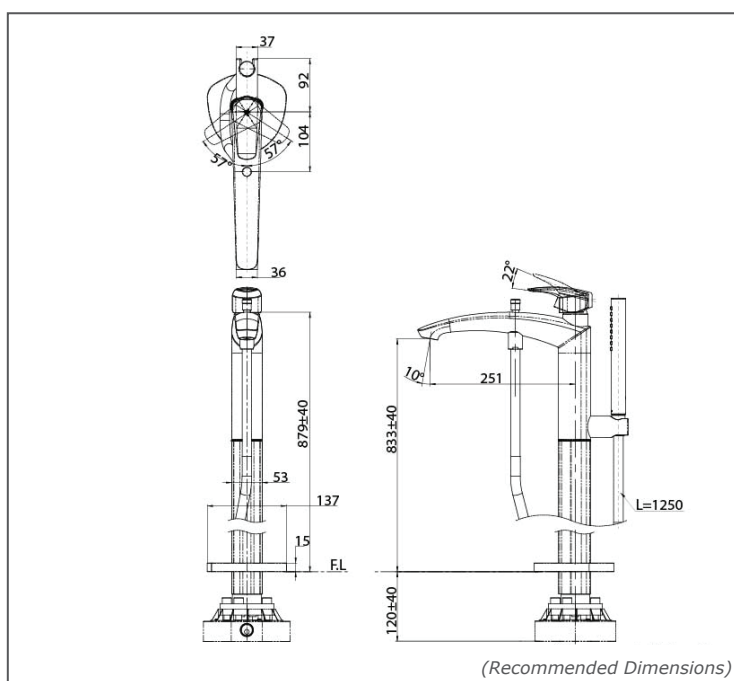

TOTO Faucets

GM SERIES

**TBG09306AA
/TBN01105B**

FEATURES

- Bold parallel arches and reflective curves in an assertive design
- A majestic dignity of outstanding architecture - the arch of its spout and columnar body imposing a further accentuated presence that highlights its edges
- High corrosion resistance plating
- Easy Installation and Usage
- Long lasting COMFORT GLIDE mechanism for a smooth operation

SPECIFICATIONS

- Finish : Chrome
- Material : Brass
- Water Pressure : 0.25MPa~0.75MPa

PARTS DESCRIPTION

- TBG09306AA : Floor-standing Bath & Shower Set
- TBN01105B : Floor-standing Bath Filler Base

TBG09306AA / TBN01105B

Flow Rate