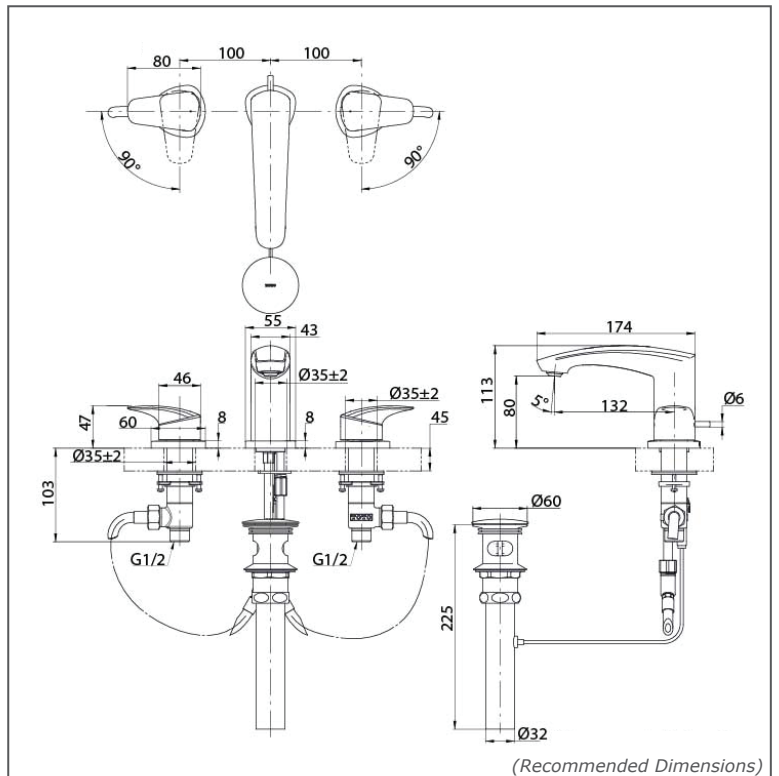

## FEATURES

- Bold parallel arches and reflective curves in an assertive design
- A majestic dignity of outstanding architecture - the arch of its spout and columnar body imposing a further accentuated presence that highlights its edges
- Easy Installation and Usage

## SPECIFICATIONS

- Finish : Chrome
- Material : Brass
- Water Pressure : 0.25MPa~0.75MPa

## PARTS DESCRIPTION

- TLG09201BA : 2 Handle Washbasin Faucet  
(3 Holes) w/ Pop-up Waste

TLG09201BA

Please consult, TOTO representative for more details.

All rights reserved by TOTO including but not limited to Improve & Change of Product Design, Specs or Availability at any time without prior notice.

## Flow Rate