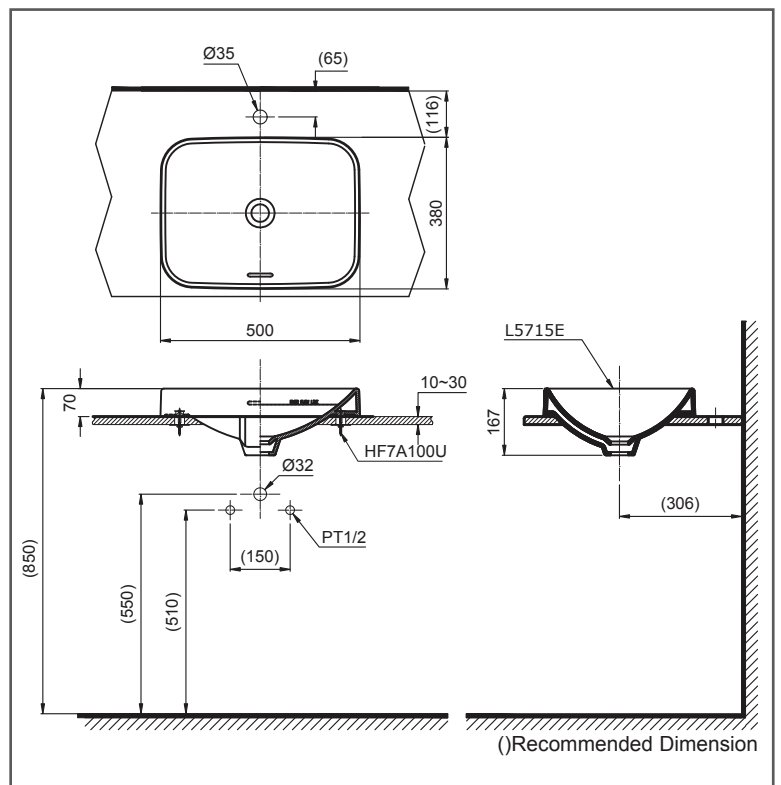

TOTO

WASH BASIN

Console Wash Basin

L5715E#XW

FEATURES

- Rounded, sleek and stylish design console wash basin
- CEFIONTECT technology: super smooth, ion barrier glaze for a clean Wash Basin

SPECIFICATIONS

- Material : Ceramic
- Size : 500W x 380D x 70H mm

PARTS DESCRIPTION

- L5715E#XW : Console Wash Basin

COLOURS

- White

L5715E#XW

Please consult, TOTO representative for more details.

All rights reserved by TOTO including but not limited to Improve & Change of Product Design, Specs or Availability at any time without prior notice