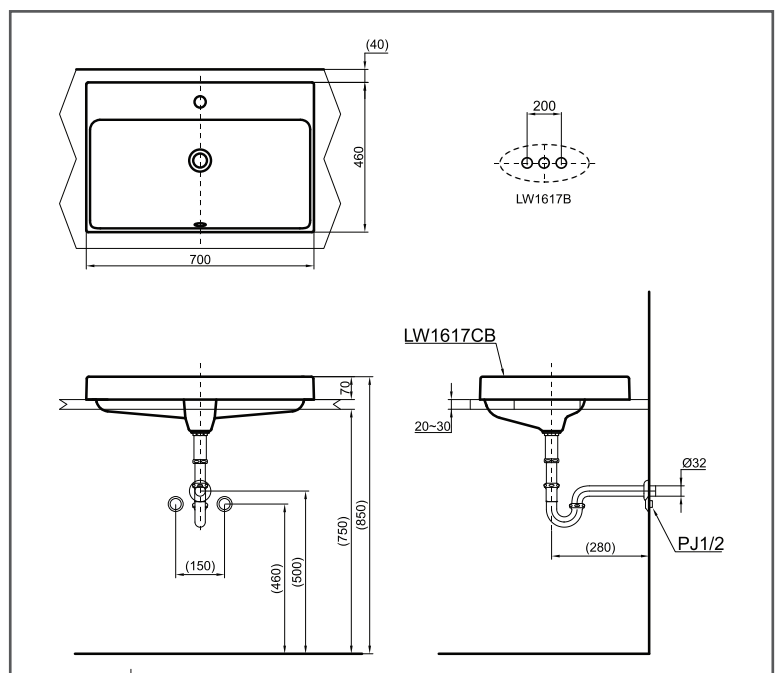

COLOURS

White

LW1617CB#XW