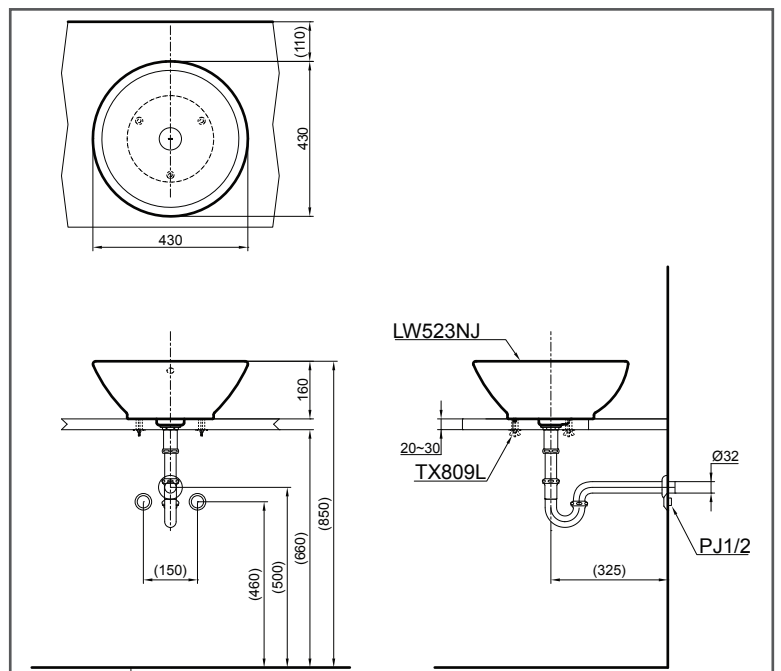

TOTO WASH BASIN

Console Wash Basin

LW523M#NW1

FEATURES

- Stylish, above counter design
- Rear overflow

SPECIFICATIONS

- Size : 430W x 430D x 160H mm
- Material : Ceramic

PARTS DESCRIPTION

- LW523M#NW1 : Console Wash Basin
- TX809L : Bracket

COLOURS

White

LW523M#NW1

Please consult, TOTO representative for more details.

All rights reserved by TOTO including but not limited to Improve & Change of Product Design, Specs or Availability at any time without prior notice