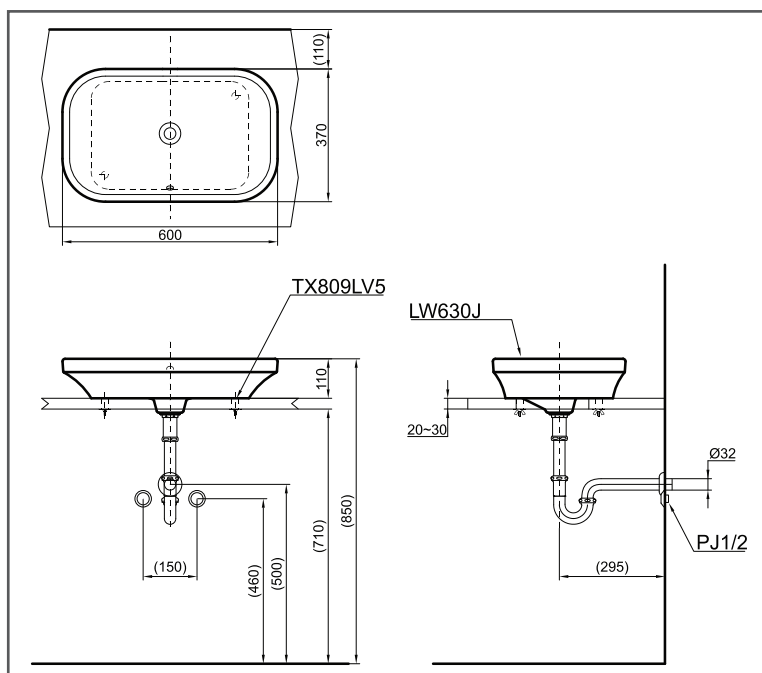

TOTO WASH BASIN

Console Wash Basin

LW630M#NW1

FEATURES

- Contemporary Styling

SPECIFICATIONS

- Size : 600W x 370D x 150H mm
- Material : Ceramic

PARTS DESCRIPTION

Faucet not included

- LW630M#NW1 : Console Wash Basin
- TX809LV5 : Bracket

COLOURS

White

LW630M#NW1

Please consult, TOTO representative for more details.

All rights reserved by TOTO including but not limited to Improve & Change of Product Design, Specs or Availability at any time without prior notice