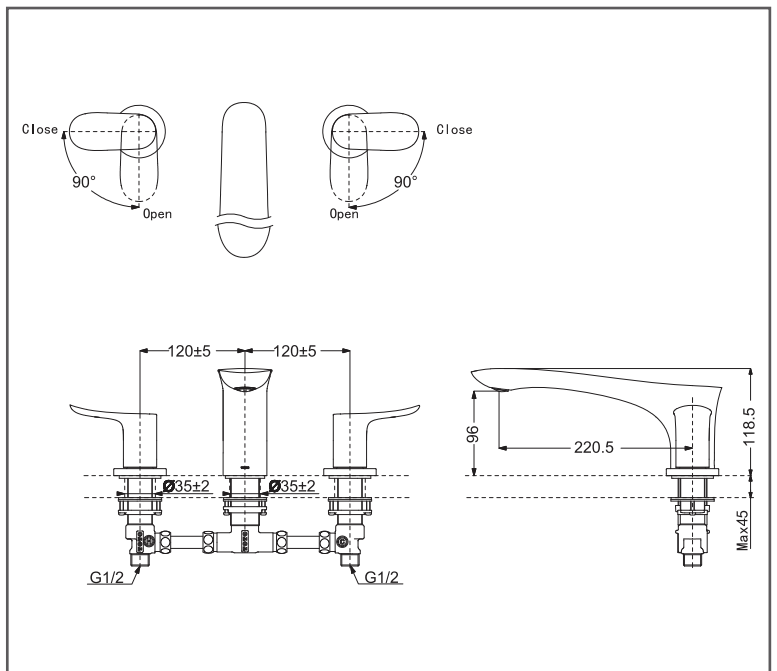

## SPECIFICATIONS

- Size : 310W x 220D x 119H mm
- Material : Brass
- Finish : Chrome

## PARTS DESCRIPTION

- TBG01201BB : Bath filler without shower (3-holes)

TBG01201BB

Please consult, TOTO representative for more details.

All rights reserved by TOTO including but not limited to Improve & Change of Product Design, Specs or Availability at any time without prior notice