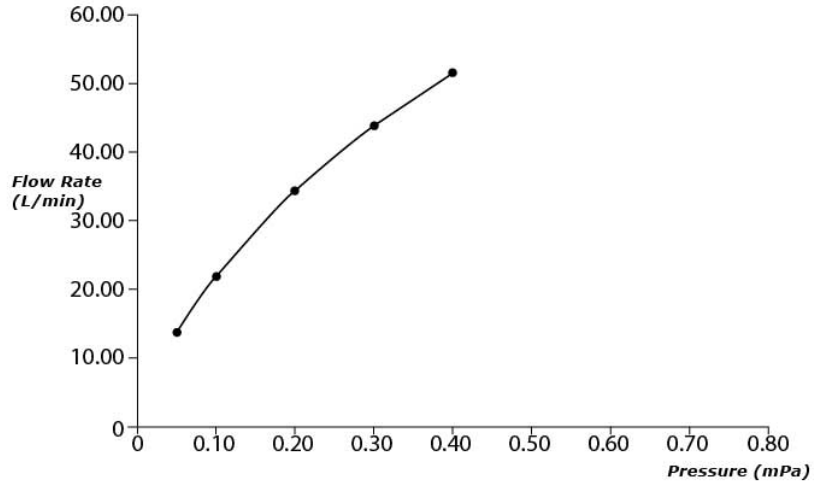

Flow Rate

TBG01201B

Please consult, TOTO representative for more details.

All rights reserved by TOTO including but not limited to Improve & Change of Product Design, Specs or Availability at any time without prior notice