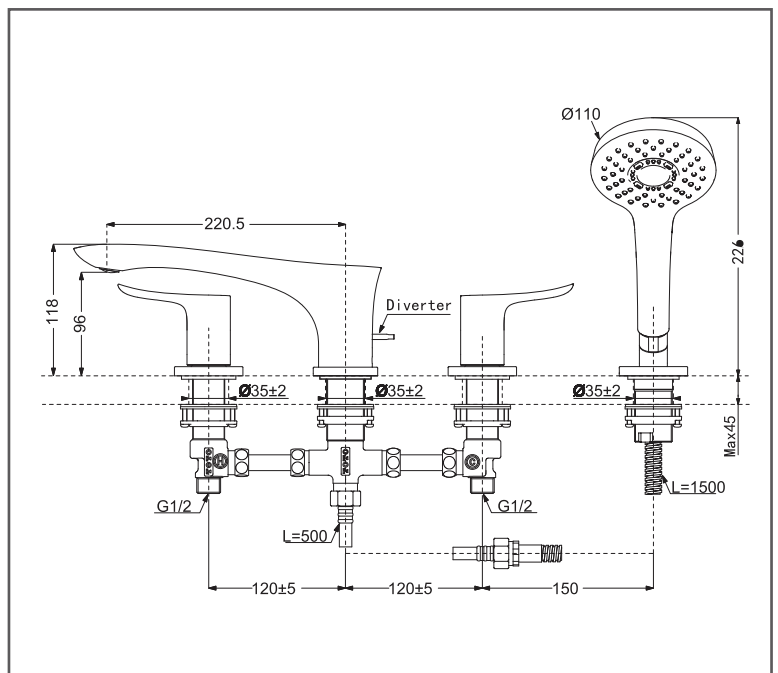

TOTO GO Series

Bath & Shower Set

TBG01202BB

FEATURES

- Design concept is gorgeous and organic.
- Safety control with heat insulating handle.
- 1 mode function hand shower (Round Shape, COMFORT WAVE)

SPECIFICATIONS

- Size : 385W x 220D x 118H mm
- Water Pressure : 0.25Mpa ~ 0.75Mpa
- Finish : Chrome
- Material : Brass (Faucet)
Plastic (Hand Shower)

PARTS DESCRIPTION

- TBG01202BB : Bath & shower Set (4-holes)

TBG01202BB