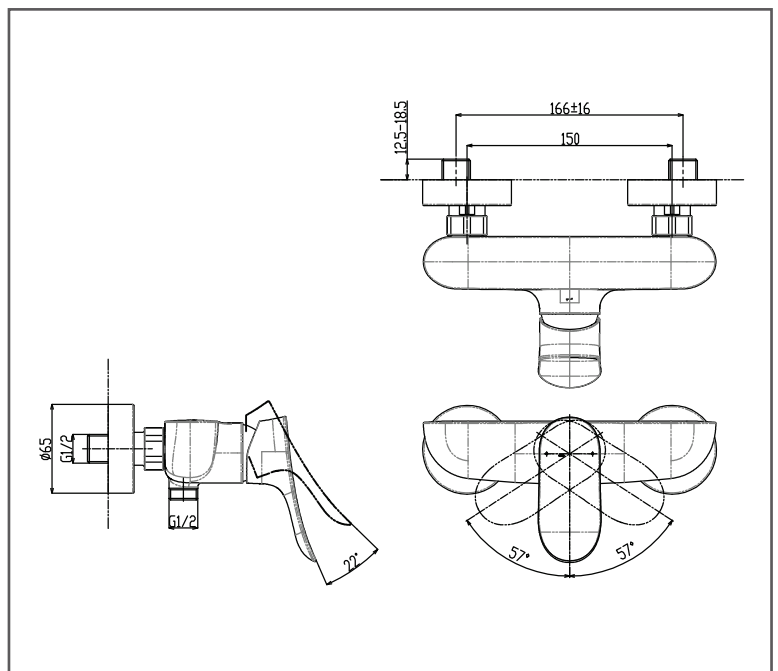

TOTO GO Series

Exposed Single Lever Shower Mixer

TBG01301BA

FEATURES

- Design Concept is Gorgeous and Organic

SPECIFICATIONS

- Size : 182W x 107D x 82H mm
- Material : Brass
- Water Pressure : 0.25Mpa ~ 0.75Mpa
- Finish : Chrome

PARTS DESCRIPTION

- TBG01301BA : Exposed Single Lever Shower Mixer

TBG01301BA

Please consult, TOTO representative for more details.

All rights reserved by TOTO including but not limited to Improve & Change of Product Design, Specs or Availability at any time without prior notice

Flow Rate