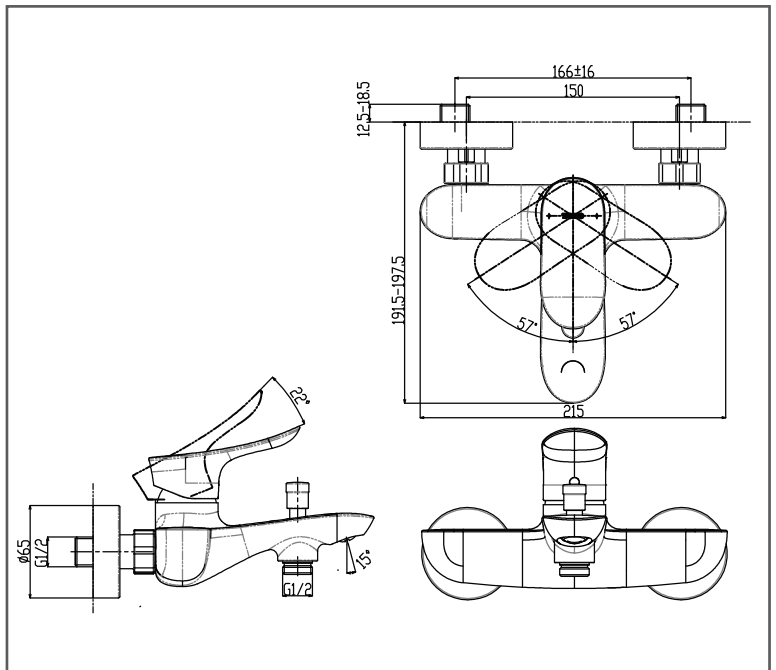

TOTO GO Series

Exposed Single Lever Bath & Shower Mixer

TBG01302BA

FEATURES

- Design Concept is Gorgeous and Organic

SPECIFICATIONS

- Size : 182W x 198D x 120H mm
- Material : Brass
- Water Pressure : 0.25Mpa ~ 0.75Mpa
- Finish : Chrome

PARTS DESCRIPTION

- TBG01302BA : Exposed Single Lever Bath & Shower Mixer

TBG01302BA

Please consult, TOTO representative for more details.

All rights reserved by TOTO including but not limited to Improve & Change of Product Design, Specs or Availability at any time without prior notice