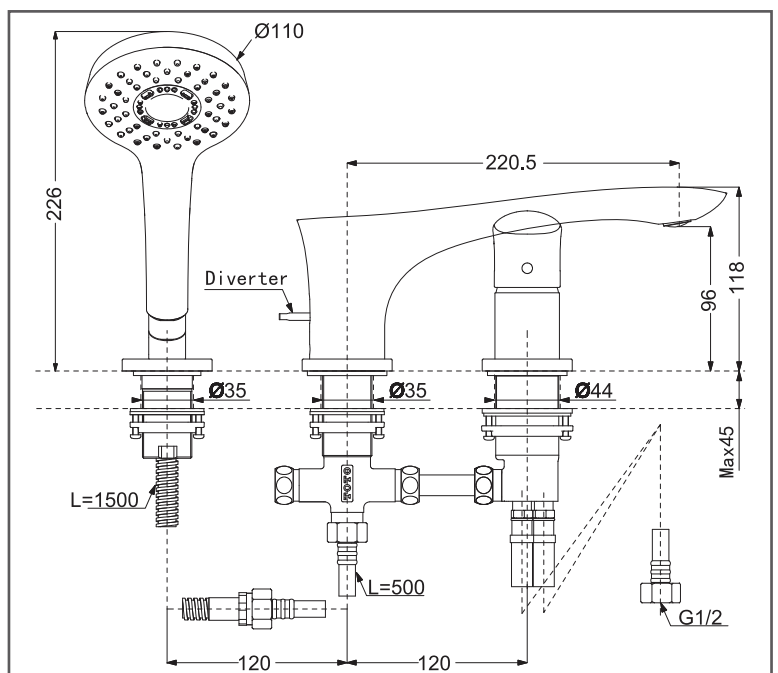

# TOTO GO Series

Bath Spout & Shower Set

**TBG01305BB**

## SPECIFICATIONS

- Size : 245W x 220D x 118H mm
- Water Pressure : 0.25Mpa ~ 0.75Mpa
- Finish : Chrome
- Material : Brass (Faucet)  
Plastic (Hand Shower)

## PARTS DESCRIPTION

- TBG01305BB : Bath & Shower Set

TBG01305BB

Please consult, TOTO representative for more details.

All rights reserved by TOTO including but not limited to Improve & Change of Product Design, Specs or Availability at any time without prior notice

## Flow Rate