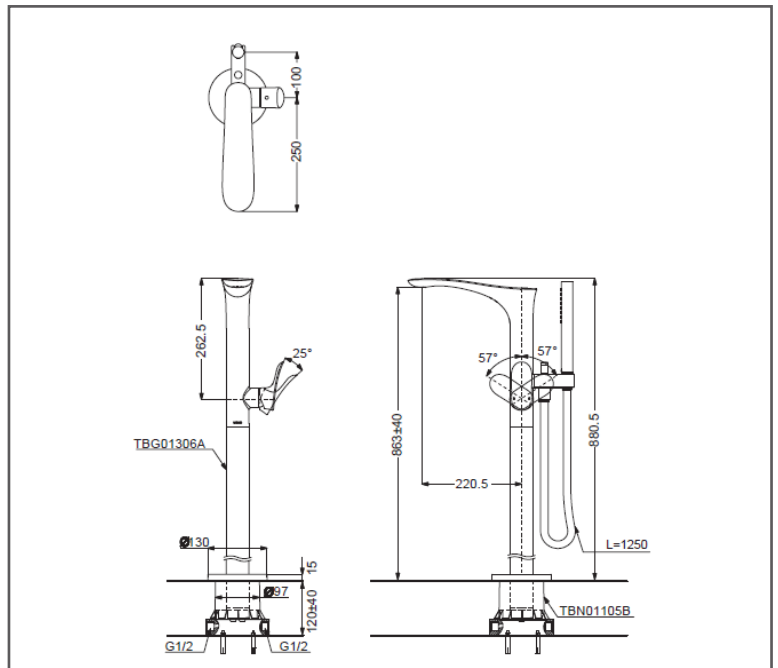

TOTO GO Series

Floor Standing Bath & Shower Set

TBG01306AA/TBN01105

FEATURES

- Design concept is gorgeous and organic.
- 1 mode function hand shower (Round Shape, COMFORT WAVE)

SPECIFICATIONS

- Size : 130W x 350D x 880H mm
- Water Pressure : 0.25Mpa ~ 0.75Mpa
- Finish : Chrome
- Material : Brass (Faucet)
Plastic (Hand Shower)

PARTS DESCRIPTION

- TBG01306AA/TBN01105 : Floor Standing Bath & Shower Set

TBG01306AA/TBN01105

Please consult, TOTO representative for more details.

All rights reserved by TOTO including but not limited to Improve & Change of Product Design, Specs or Availability at any time without prior notice