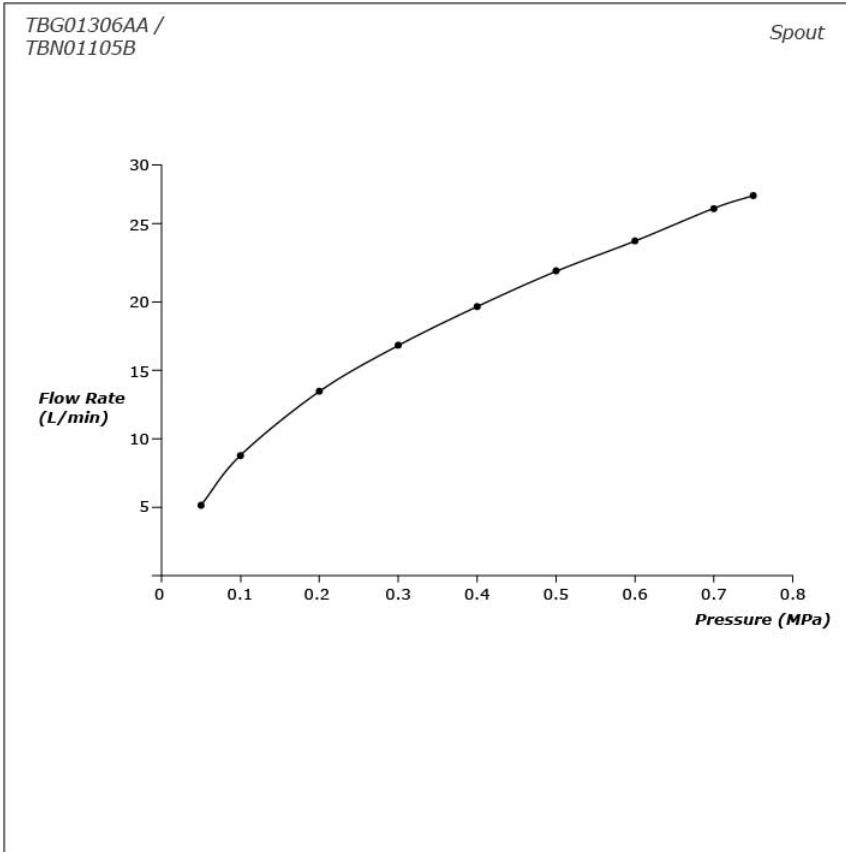

TOTO GO Series

Floor Standing Bath & Shower Set

TBG01306AA/TBN01105

FEATURES

- Design concept is gorgeous and organic.
- 1 mode function hand shower (Round Shape, COMFORT WAVE)

SPECIFICATIONS

- Size : 130W x 350D x 880H mm
- Water Pressure : 0.25Mpa ~ 0.75Mpa
- Finish : Chrome
- Material : Brass (Faucet)
Plastic (Hand Shower)

PARTS DESCRIPTION

- TBG01306AA/TBN01105 : Floor Standing Bath & Shower Set

TBG01306AA/TBN01105

Please consult, TOTO representative for more details.

All rights reserved by TOTO including but not limited to Improve & Change of Product Design, Specs or Availability at any time without prior notice

Flow Rate

Flow Rate