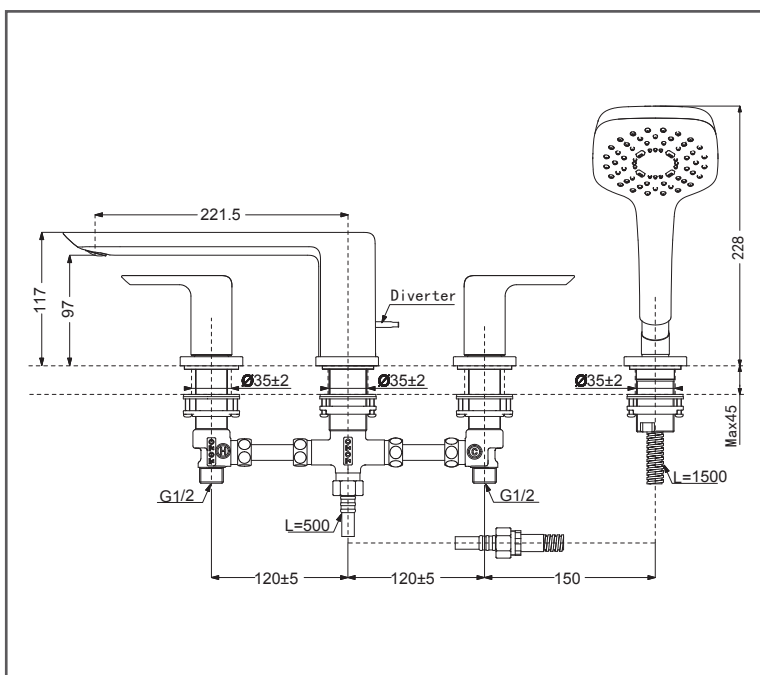

PARTS DESCRIPTION

- TLG02202BB : Bath & shower set
  (4-holes)

TBG02202BB