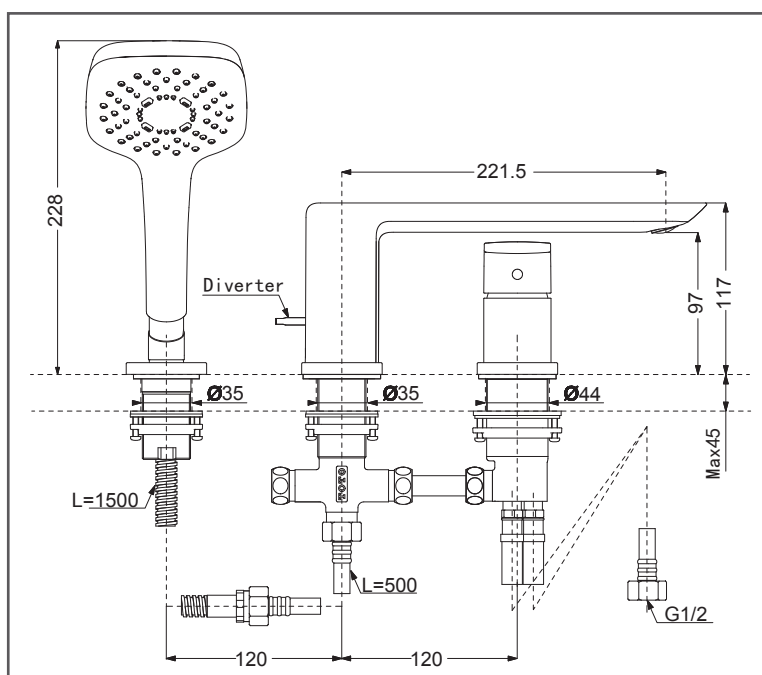

TOTO GR Series

Bath filler

TBG02305BB

FEATURES

- Design concept is Gorgeous and Regal
- Safety control with heat insulating handle.
- 1 mode function hand shower (Square Shape, COMFORT WAVE)

SPECIFICATIONS

- Size : 60W x 221D x 117H mm
- Material : Brass (Faucet)
Plastic (Hand Shower)
- Finish : Chrome
- Water Pressure : 0.25Mpa ~ 0.75Mpa

PARTS DESCRIPTION

- TBG02305BB : Bath filler (3-holes)

TBG02305BB

Please consult, TOTO representative for more details.