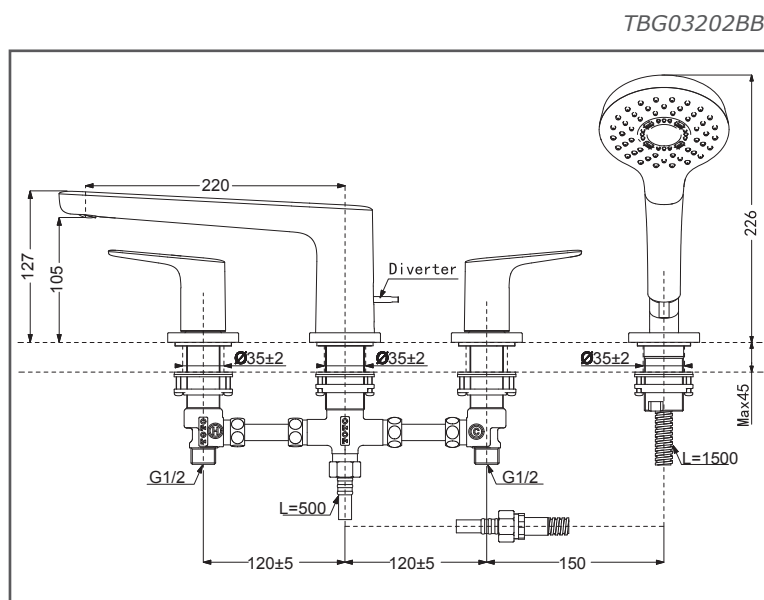

## SPECIFICATIONS

- Finish : Chrome
- Material : Brass (Faucet)  
Plastic (Hand Shower)
- Water Pressure : 0.25Mpa ~ 0.75Mpa

## PARTS DESCRIPTION

- TBG03202BB : 4-holes Bath & Shower Set

Please consult, TOTO representative for more details.

All rights reserved by TOTO including but not limited to Improve & Change of Product Design, Specs or Availability at any time without prior notice

## Flow Rate