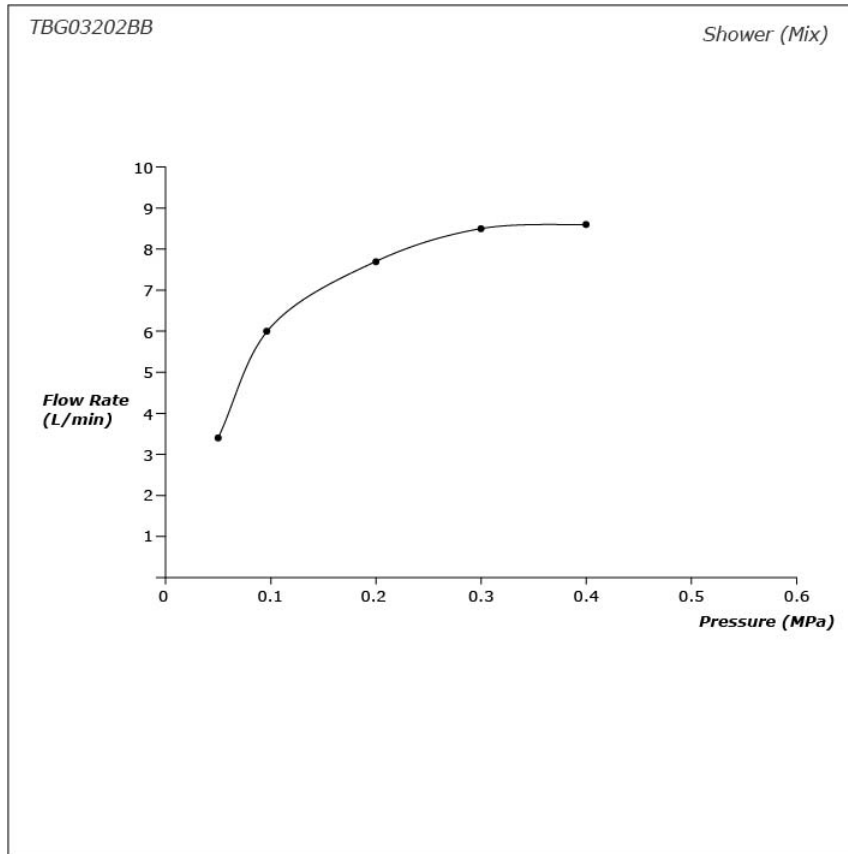

## SPECIFICATIONS

- Finish : Chrome
- Material : Brass (Faucet)  
Plastic (Hand Shower)
- Water Pressure : 0.25Mpa ~ 0.75Mpa

## PARTS DESCRIPTION

- TBG03202BB : 4-holes Bath & Shower Set

Please consult, TOTO representative for more details.

All rights reserved by TOTO including but not limited to Improve & Change of Product Design, Specs or Availability at any time without prior notice

## Flow Rate