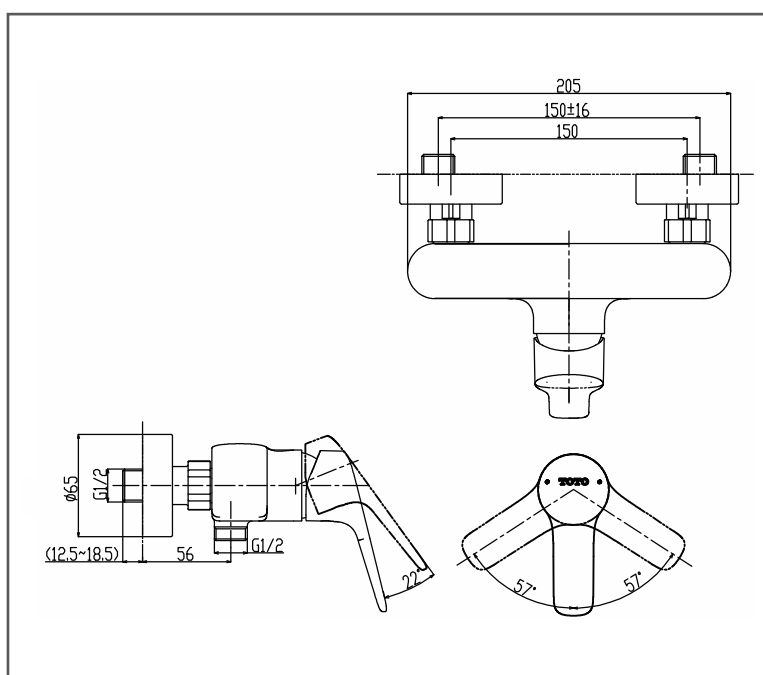

TOTO GS Series

Exposed Single Lever Shower Mixer

TBG03301BA

FEATURES

- Design Concept is Gorgeous and Regal
- TOTO original cartridge for smooth control
- High corrosion resistance plating

SPECIFICATIONS

- Finish : Chrome
- Material : Brass
- Water Pressure : 0.25Mpa ~ 0.75Mpa
- Size : 205W x 175D x 65H mm

PARTS DESCRIPTION

- TBG03301BA : Exposed Single Lever Shower Mixer

TBG03301BA

Please consult, TOTO representative for more details.

All rights reserved by TOTO including but not limited to Improve & Change of Product Design, Specs or Availability at any time without prior notice

Flow Rate