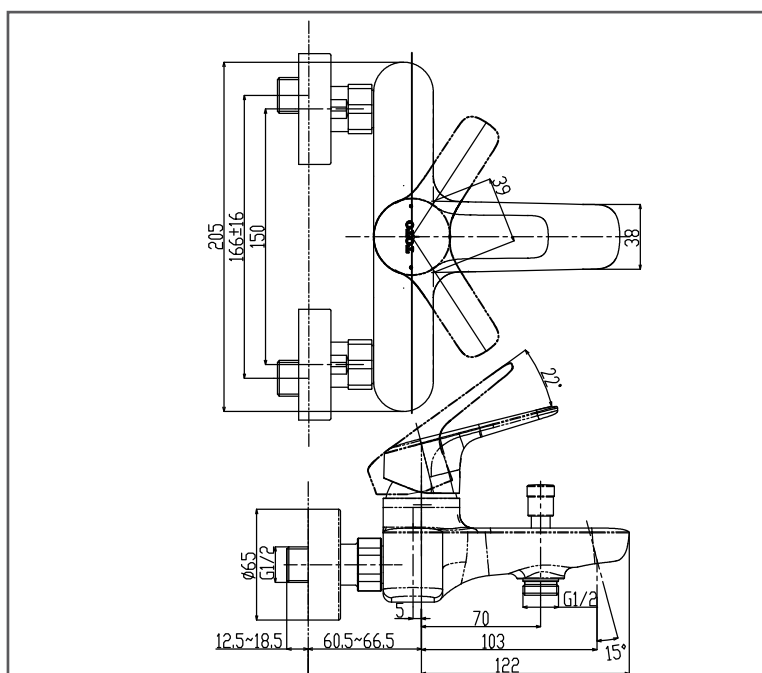

## SPECIFICATIONS

- Finish : Chrome
- Material : Brass
- Water Pressure : 0.25Mpa ~ 0.75Mpa
- Size : 205W x 188D x 125H mm

## PARTS DESCRIPTION

- TBG03302BA : Single Lever Bath & Shower Mixer

TBG03302BA

Please consult, TOTO representative for more details.

All rights reserved by TOTO including but not limited to Improve & Change of Product Design, Specs or Availability at any time without prior notice

## Flow Rate