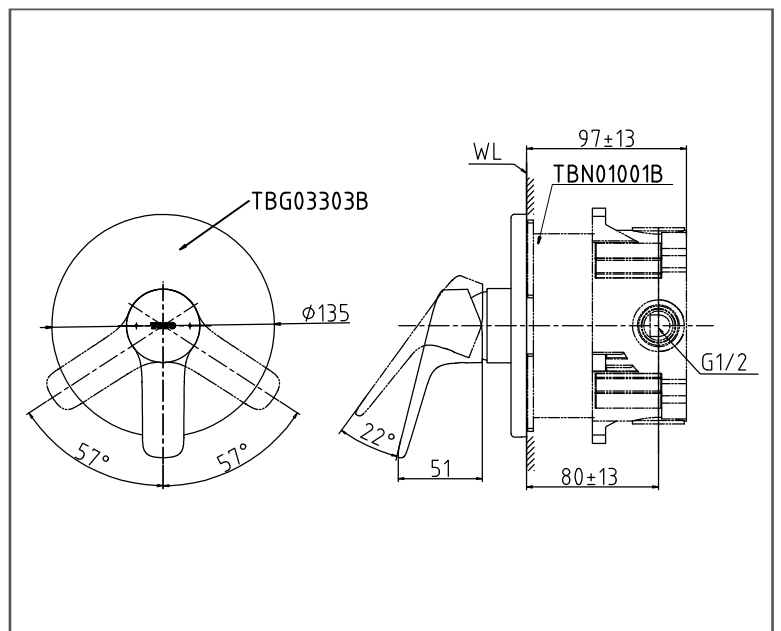

# TOTO GS Series

Single Lever Shower Mixer

**TBG03303BA/TBN01001B**

## SPECIFICATIONS

- Size : 135W x 78D x 135H mm
- Finish : Chrome
- Material : Brass
- Water Pressure : 0.25Mpa ~ 0.75Mpa

## PARTS DESCRIPTION

- TBG03303BA : Single Lever Shower Mixer
- TBN01001B : Concealed Box

TBG03303BA/ TBN01001B

Please consult, TOTO representative for more details.

All rights reserved by TOTO including but not limited to Improve & Change of Product Design, Specs or Availability at any time without prior notice