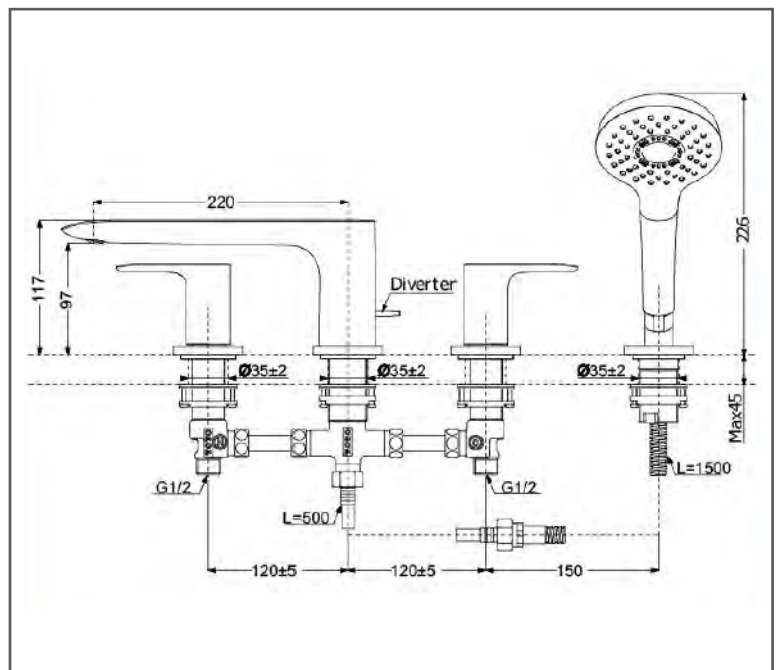

TOTO GA SERIES

Bath & Shower Set (4-Holes)

TBG04202BB

FEATURES

- Contemporary styling
- TOTO original cartridge for smooth control
- Safety control with heat insulating handle.
- High corrosion resistance plating
- 1 mode function hand shower (Round shape, Comfort Wave)

SPECIFICATIONS

- Finish : Chrome
- Material : Brass(Faucet)
Plastic(Hand Shower)
- Water Pressure : 0.25MPa ~ 0.75MPa

PARTS DESCRIPTION

- TBG04202BB : Bath & Shower Set (4-Holes)

TBG04202BB

Please consult, TOTO representative for more details.