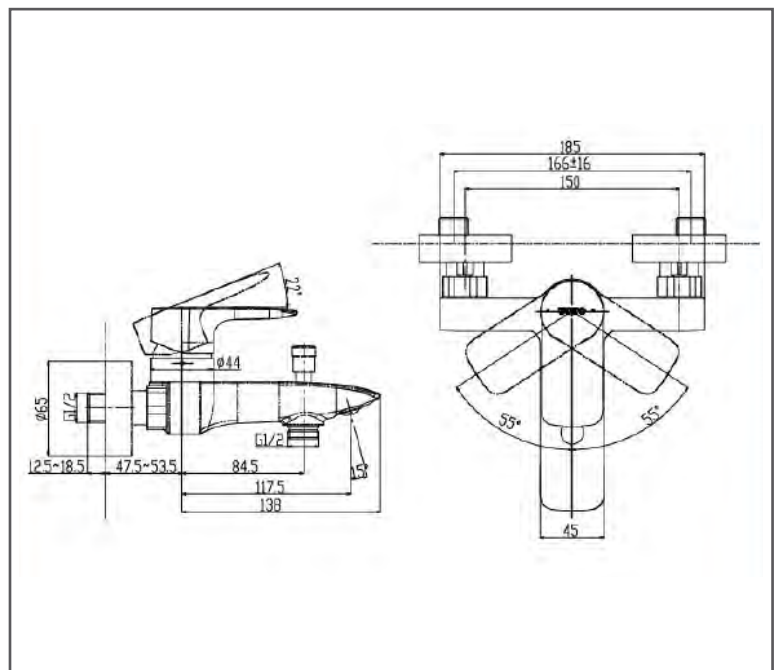

TOTO GA SERIES

Single Lever Bath & Shower Mixer

TBG04302BA

FEATURES

- Design Concept is Gorgeous and Advance.
- TOTO original cartridge for smooth control
- High corrosion resistance plating

SPECIFICATIONS

- Finish : Chrome
- Material : Brass
- Water Pressure : 0.25MPa ~ 0.75MPa

PARTS DESCRIPTION

- TBG04302BA : Single Lever Bath & Shower Mixer

TBG04302BA

Please consult, TOTO representative for more details.