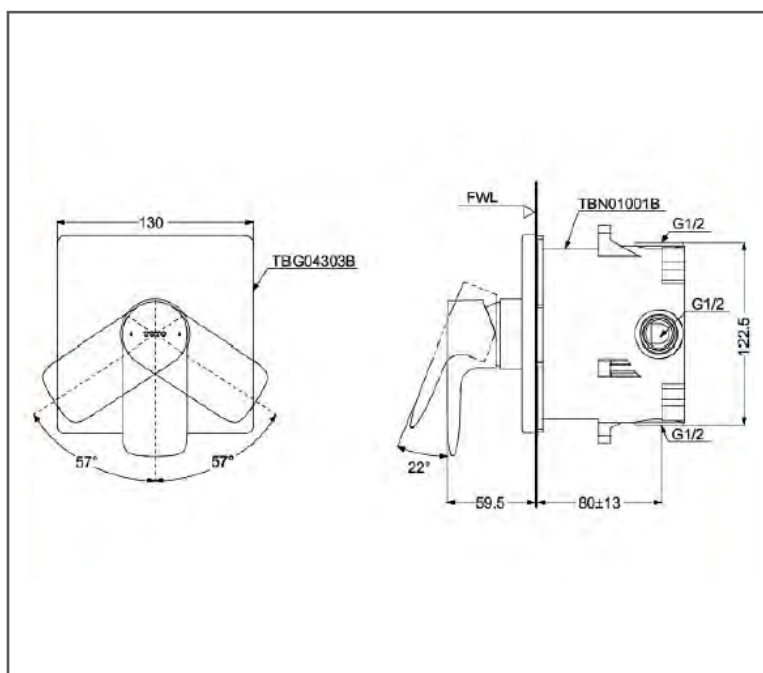

TOTO GA SERIES

Single Lever Shower Mixer

TBG04303BA/TBN01001B

FEATURES

- Contemporary styling

SPECIFICATIONS

- Finish : Chrome
- Material : Brass
- Water Pressure : 0.25MPa ~ 0.75MPa

PARTS DESCRIPTION

- TBG04303BA : Single Lever Shower Mixer
- TBN01001B : Mini unit (Concealed box)

TBG04303BA/TBN01001B

Please consult, TOTO representative for more details.

All rights reserved by TOTO including but not limited to Improve & Change of Product Design, Specs or Availability at any time without prior notice