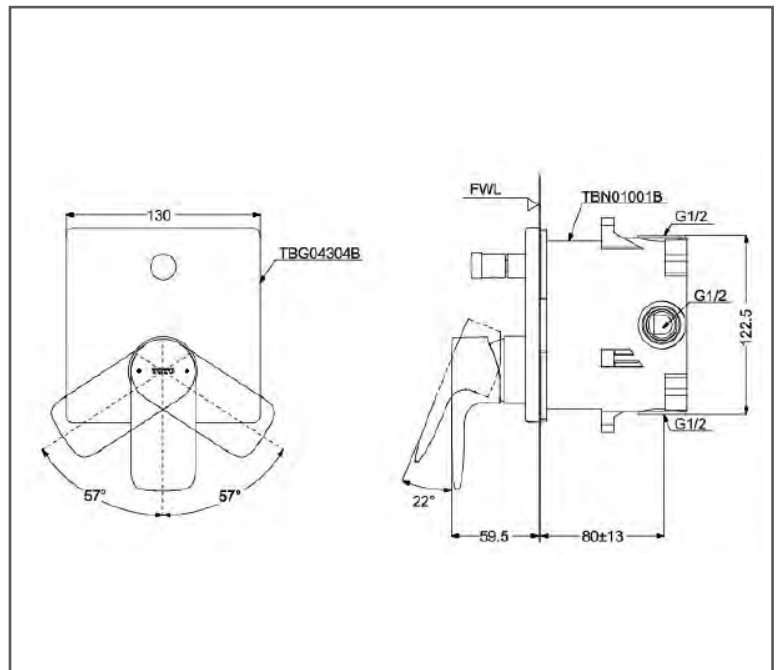

TOTO GA SERIES

Single Lever Shower Mixer with Diverter

TBG04304BA/TBN01001B

FEATURES

- Contemporary styling

SPECIFICATIONS

- Finish : Chrome
- Material : Brass
- Water Pressure : 0.25MPa ~ 0.75MPa

PARTS DESCRIPTION

- TBG04304BA : Single Lever Shower Mixer with diverter
- TBN01001B : Mini unit (Concealed box)

TBG04304BA/TBN01001B

Please consult, TOTO representative for more details.

All rights reserved by TOTO including but not limited to Improve & Change of Product Design, Specs or Availability at any time without prior notice