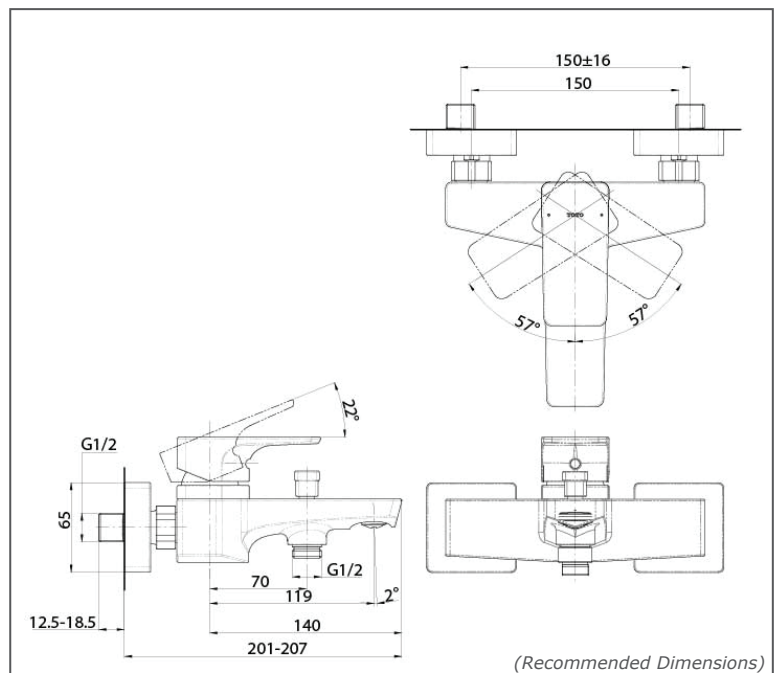

TOTO Faucets

GE SERIES

TBG07302BA

FEATURES

- A beauty of traditional craft in characteristic sculptural form
- V-shaped edge extends up to the end of the spout generate multi sided reflections
- Easy Installation and Usage
- Long lasting, COMFORT GLIDE mechanism for a smooth operation

SPECIFICATIONS

- Finish : Chrome
- Material : Brass
- Water Pressure : 0.25MPa~0.75MPa

PARTS DESCRIPTION

- TBG07302BA : Exposed Single Lever Bath & Shower Mixer

TBG07302BA

Please consult, TOTO representative for more details.