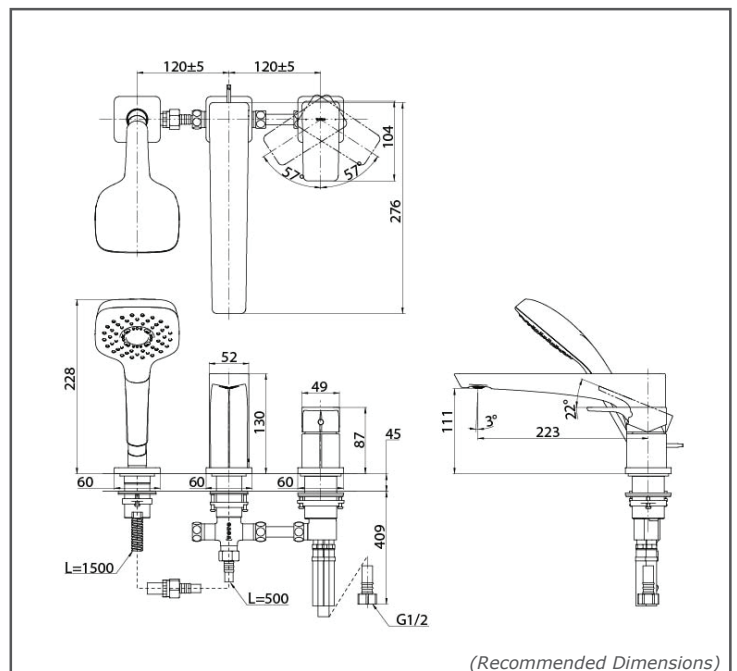

TOTO Faucets

GE SERIES

TBG07305BB

FEATURES

- A beauty of traditional craft in characteristic sculptural form
- V-shaped edge extends up to the end of the spout generate multi sided reflections
- Easy Installation and Usage
- Long lasting, COMFORT GLIDE mechanism for a smooth operation
- 1 mode function hand shower (COMFORT WAVE)

SPECIFICATIONS

- Finish : Chrome
- Material : Brass
- Water Pressure : 0.25MPa~0.75MPa

PARTS DESCRIPTION

TBG07305BB : Bath & Shower Set (3 Holes)

TBG07305BB

Please consult, TOTO representative for more details.