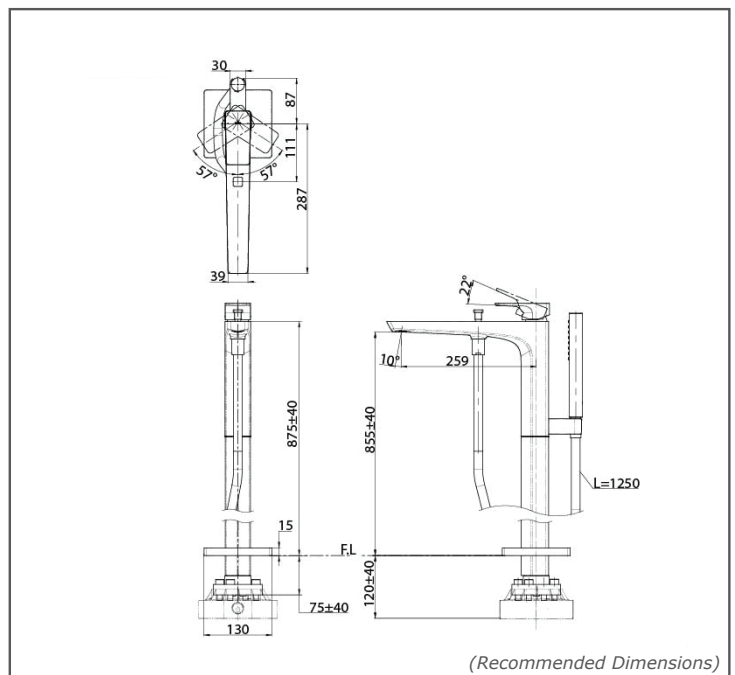

## SPECIFICATIONS

- Finish : Chrome
- Material : Brass
- Water Pressure : 0.25MPa~0.75MPa

## PARTS DESCRIPTION

- TBG07306AA : Floor-standing Bath & Shower Set
- TBN01105B : Floor-standing Bath Filler Base

TBG07306AA / TBN01105B

Please consult, TOTO representative for more details.

All rights reserved by TOTO including but not limited to Improve & Change of Product Design, Specs or Availability at any time without prior notice.

## Flow Rate