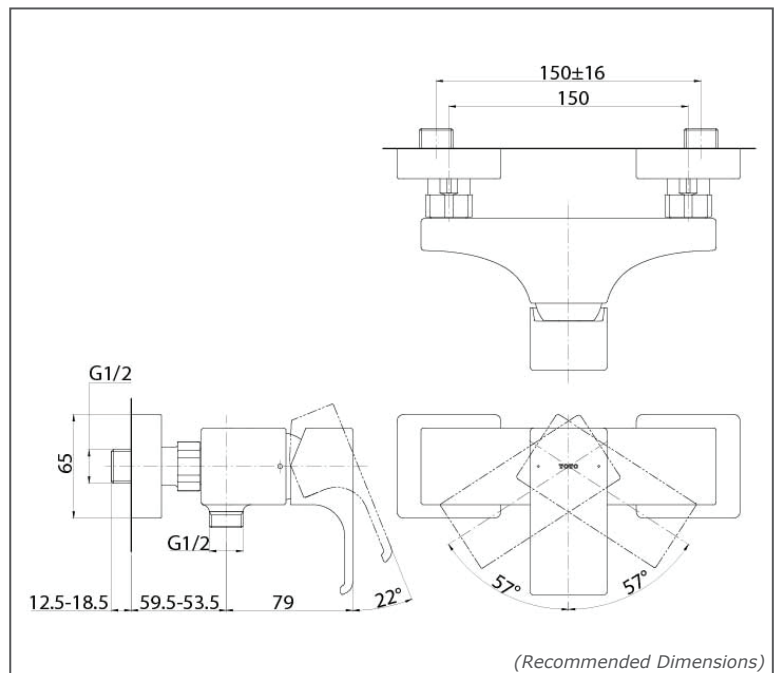

SPECIFICATIONS

- Finish : Chrome
- Material : Brass
- Water Pressure : 0.25MPa~0.75MPa

PARTS DESCRIPTION

- TBG08301BB : Exposed Single Lever Shower Mixer

TBG08301BB

Please consult TOTO representative for more details.