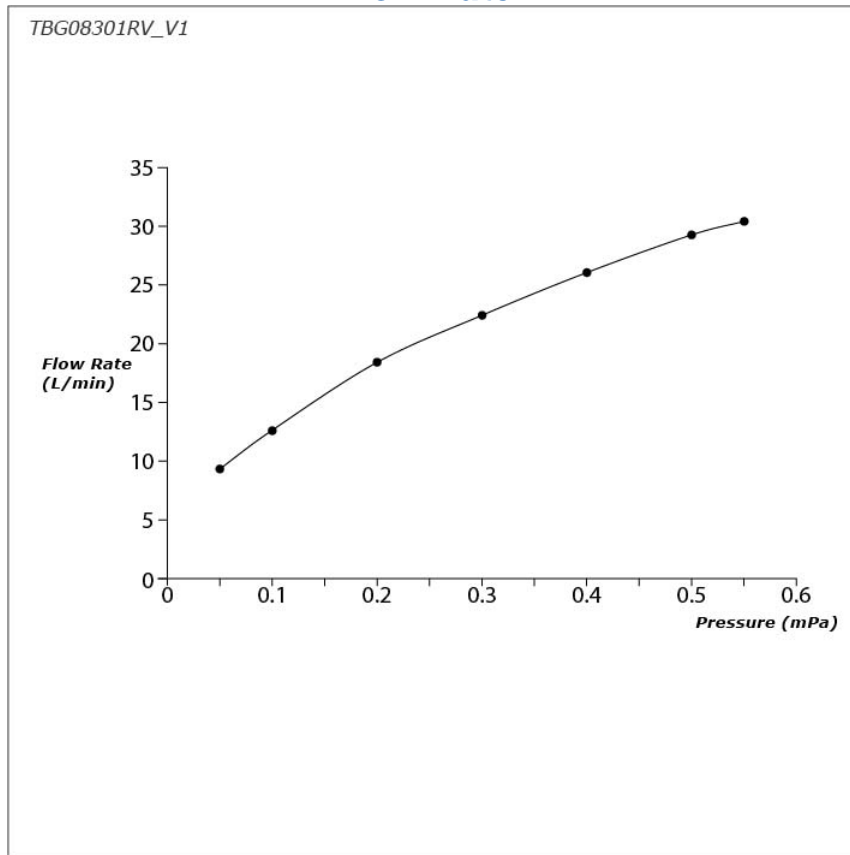

Flow Rate

Please consult TOTO representative for more details.

All rights reserved by TOTO including but not limited to Improve & Change of Product Design, Specs or Availability at any time without prior notice.