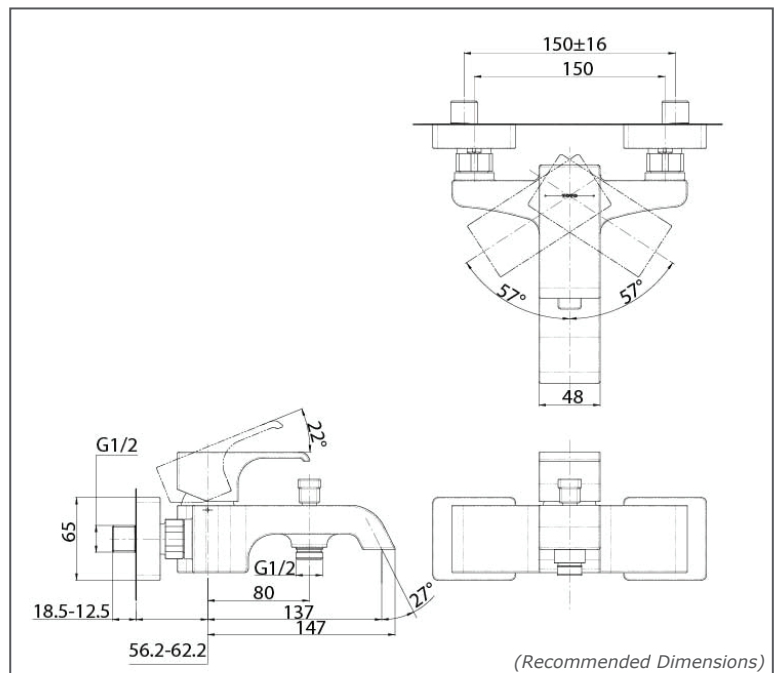

## SPECIFICATIONS

- Finish : Chrome
- Material : Brass
- Water Pressure : 0.25MPa~0.75MPa

## PARTS DESCRIPTION

- TBG08302BA : Exposed Single Lever Bath & Shower Mixer

TBG08302BA

Please consult TOTO representative for more details.

All rights reserved by TOTO including but not limited to Improve & Change of Product Design, Specs or Availability at any time without prior notice.

## Flow Rate

(Recommended Dimensions)