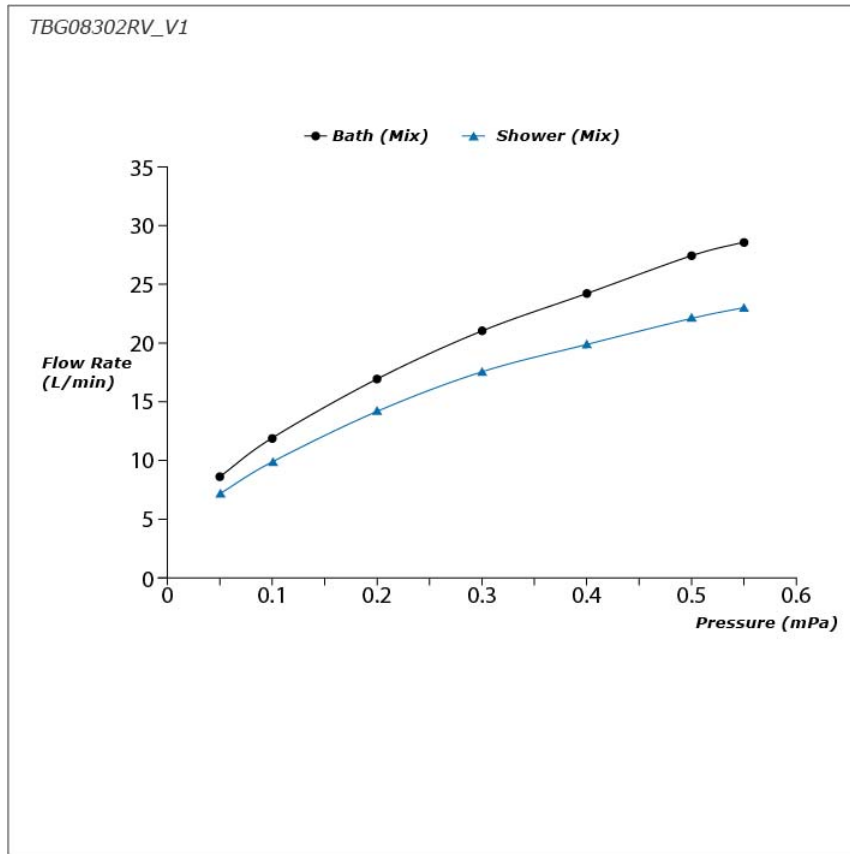

## SPECIFICATIONS

- Finish : Chrome
- Material : Brass
- Water Pressure : 0.25MPa~0.75MPa

## PARTS DESCRIPTION

- TBG08302BA : Exposed Single Lever Bath & Shower Mixer

TBG08302BA

Please consult TOTO representative for more details.

All rights reserved by TOTO including but not limited to Improve & Change of Product Design, Specs or Availability at any time without prior notice.

## Flow Rate

(Recommended Dimensions)