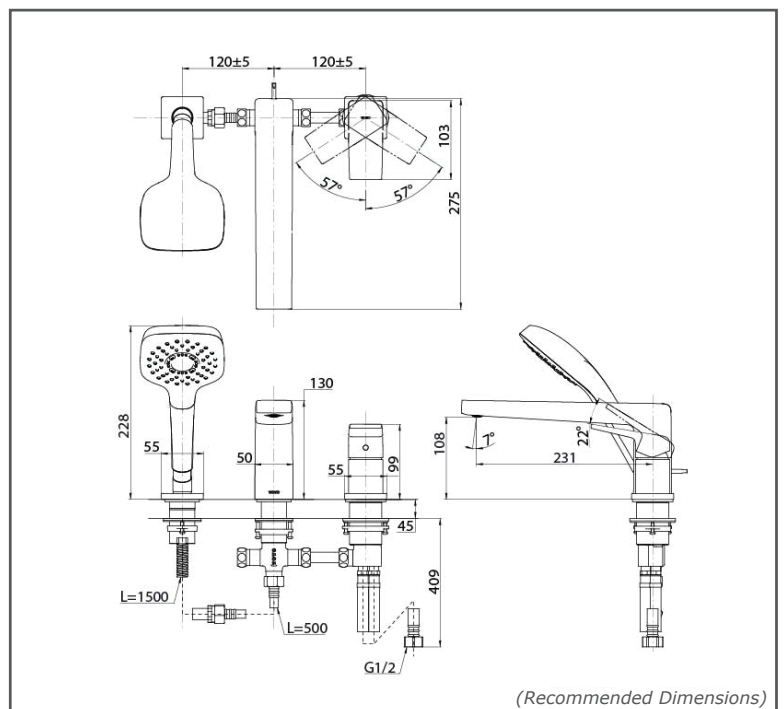

## FEATURES

- Stately squareness and beveled edges imbue a space with dignity
- Gently beveled with balanced highlights accentuate the shape of the gradually narrowing spout
- Easy Installation and Usage
- Long lasting, COMFORT GLIDE mechanism for a smooth operation
- 1 mode function hand shower (COMFORT WAVE)

## SPECIFICATIONS

- Finish : Chrome
- Material : Brass
- Water Pressure : 0.25MPa~0.75MPa

## PARTS DESCRIPTION

TBG10305BB : Bath & Shower Set (3-Holes)

TBG10305BB

Please consult TOTO representative for more details.

All rights reserved by TOTO including but not limited to Improve & Change of Product Design, Specs or Availability at any time without prior notice.