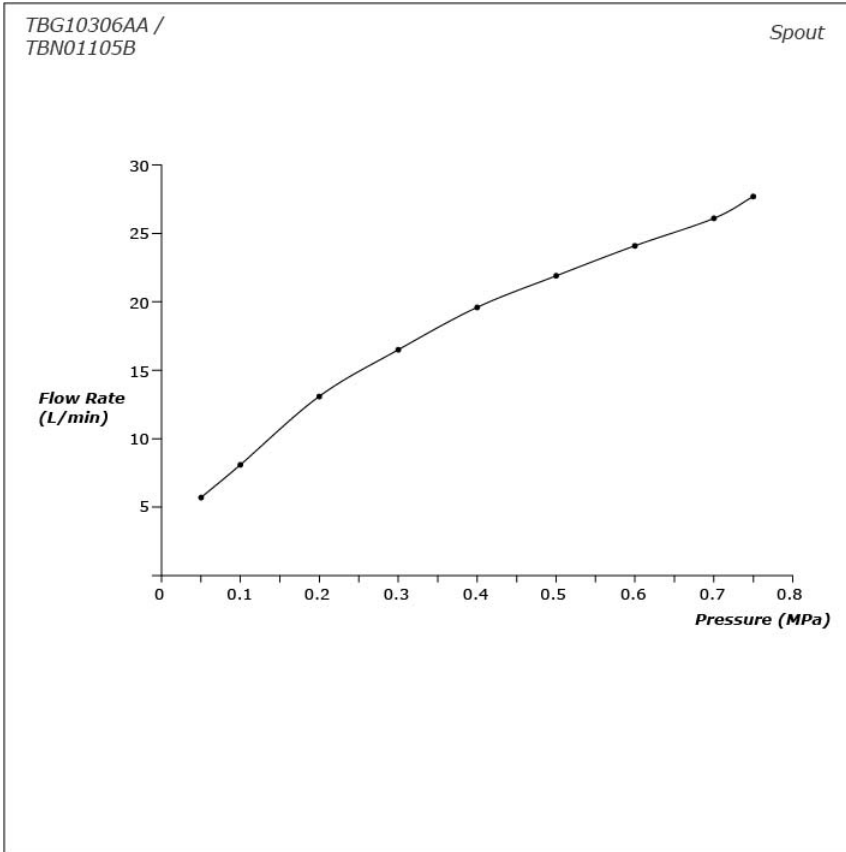

Flow Rate

Please consult TOTO representative for more details.

All rights reserved by TOTO including but not limited to Improve & Change of Product Design, Specs or Availability at any time without prior notice.