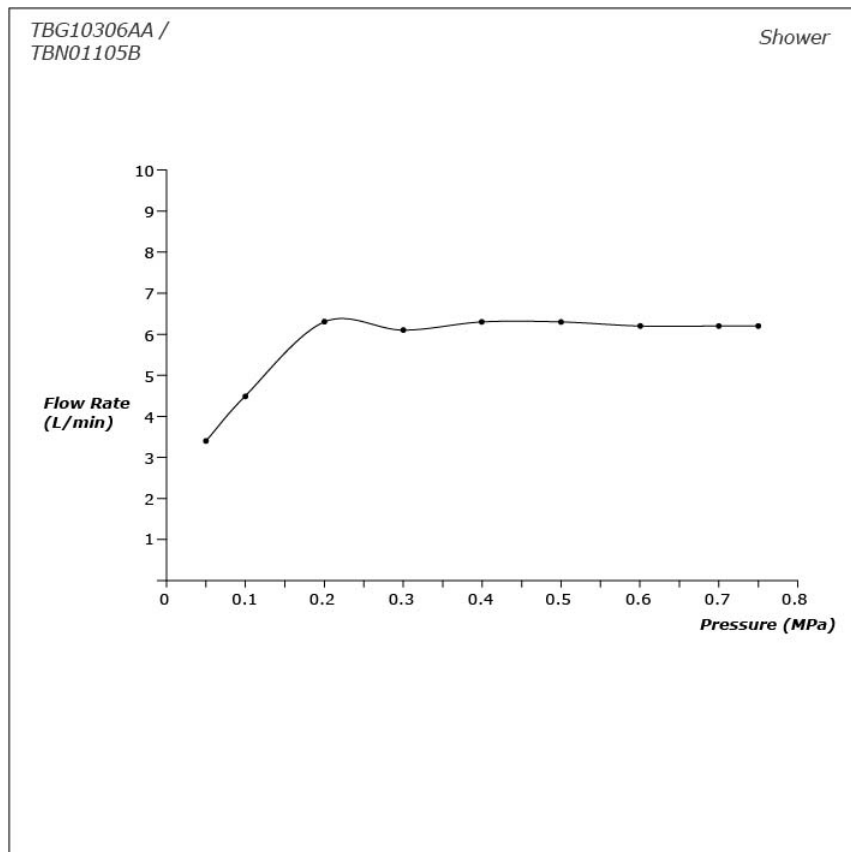

Flow Rate

Please consult TOTO representative for more details.

All rights reserved by TOTO including but not limited to Improve & Change of Product Design, Specs or Availability at any time without prior notice.