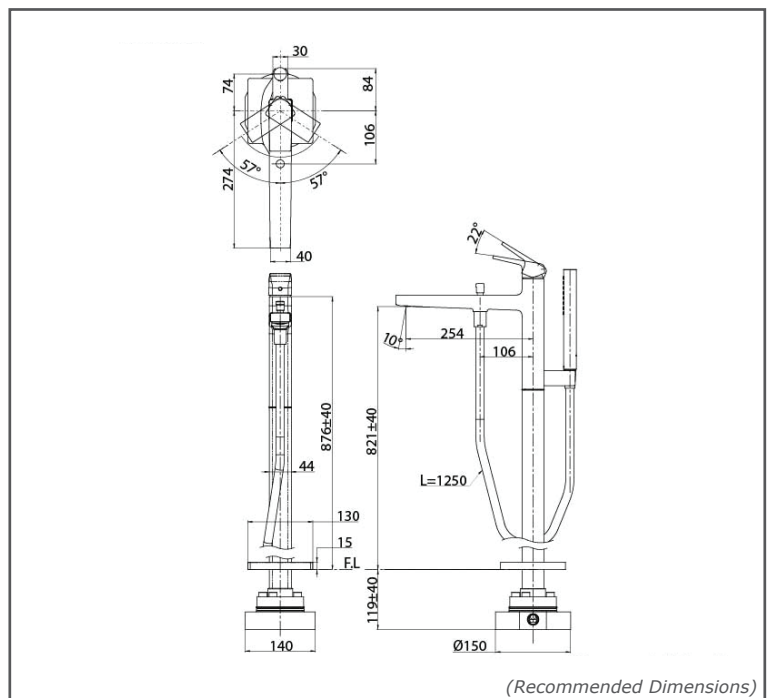

TOTO Faucets

GB SERIES

**TBG10306AA
/TBN01105B**

FEATURES

- Stately squareness and beveled edges imbue a space with dignity
- Gently beveled with balanced highlights accentuate the shape of the gradually narrowing spout
- High corrosion resistance plating
- Easy Installation and Usage
- Long lasting COMFORT GLIDE mechanism for a smooth operation

SPECIFICATIONS

- Finish : Chrome
- Material : Brass
- Water Pressure : 0.25MPa~0.75MPa

PARTS DESCRIPTION

- TBG10306AA : Floor-standing Bath & Shower Set
- TBN01105B : Floor-standing Bath Filler Base

TBG10306AA / TBN01105B