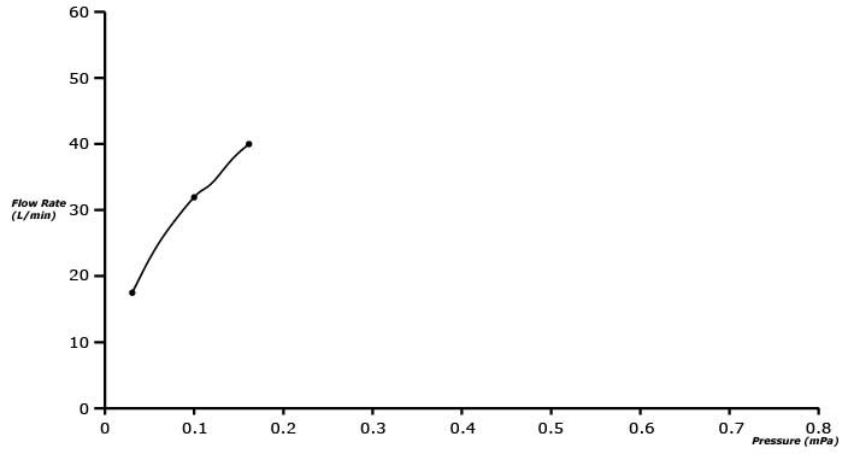

Flow Rate

TBP02201B

Please consult TOTO representative for more details.

All rights reserved by TOTO including but not limited to Improve & Change of Product Design, Specs or Availability at any time without prior notice.